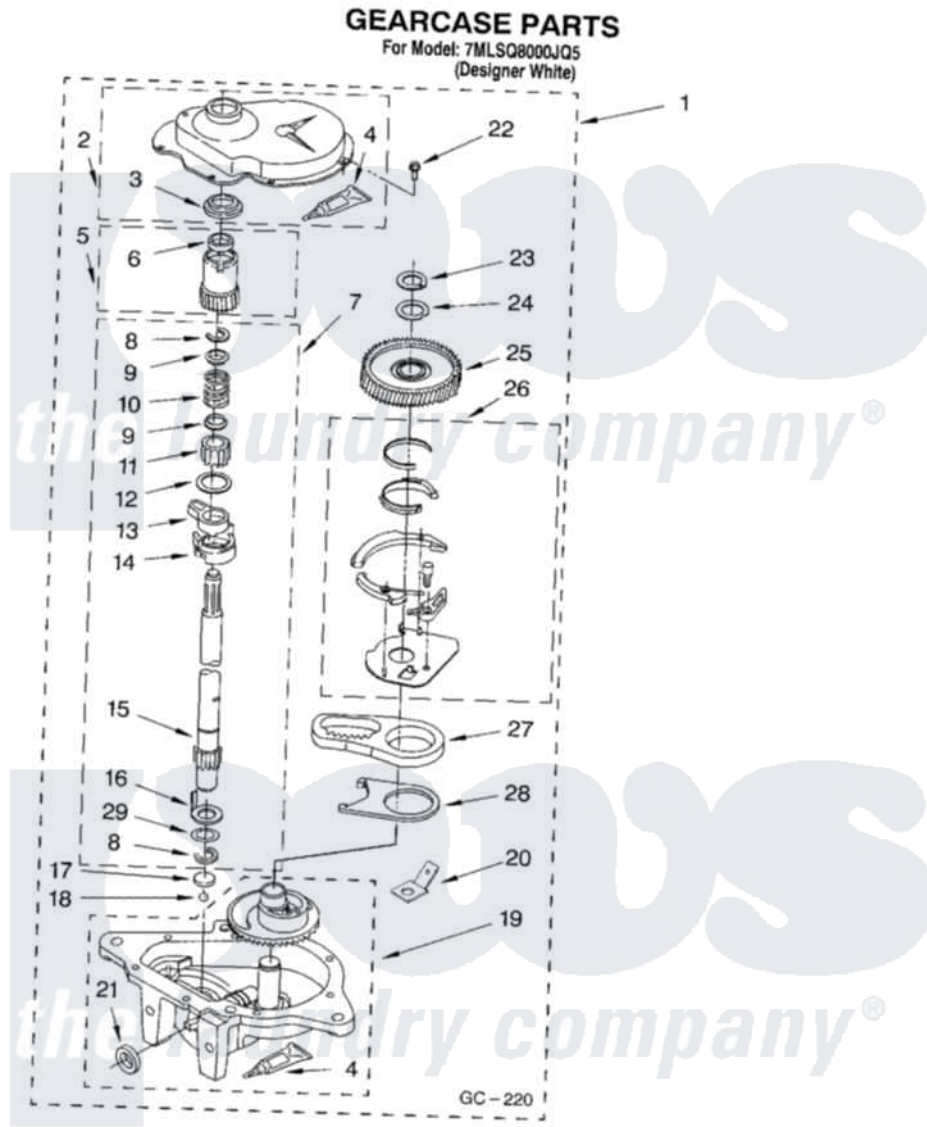

Whirlpool 7MLSQ8000JQ5 08 - GEARCASE PARTS

12

8179997

Whirlpool Residential Whirlpool 7MLSQ8000JQ5 Washer Parts Parts Diagram 08 - GEARCASE PARTS
Click on the part number to view part

Item	Original Part Number	Replaced By	Status	Part Description
1	8532118	3360629		Gearcase
2	285202			Cover, Gearcase
3	3349985			Seal, Gearcase Cover
4	285195			Sealer Sealer, Gasket
5	63320	285362		Gear and Pinion
6	356427			Seal, Spin Pinion
7	389387			Shaft, Agitator
8	90369		Not Available	Ring, Retaining (2)
9	62677			Retainer, Spring
10	62676			Spring, Agitator
11	63273	285509		Shaft, Agitator
12	62619			Washer, Agitator Gear
13	62580	285206		Cam-Agitator
14	62581	285206		Cam-Agitator
15	285509			Shaft, Agitator
16	62618			Washer, Cam Thrust

17	16018	285205	Bearing
18	85529	285205	Bearing
19	389230	285515	Gearcase
20	3949116	Not Available	BLOCK TAB, TERMINAL
21	285352		Seal Kit, Thrust Plug
22	3351614		Screw, Gearcase Cover Mounting
23	3362552	285765	Ring-Retrn
24	285735	285766	Washer Kit, Thrust
25	62570	285362	Gear and Pinon
26	388253	999516	Shelf-Glas
27	3349296	8546456	Rack, Connecting
28	62621		Actuator, Shift
29	388815		Washer, Intermediate 1 3976263 Miscellaneous Parts Bag 2 3976300 Washer, Inlet Hose 3 3366913 Clamp, Hose