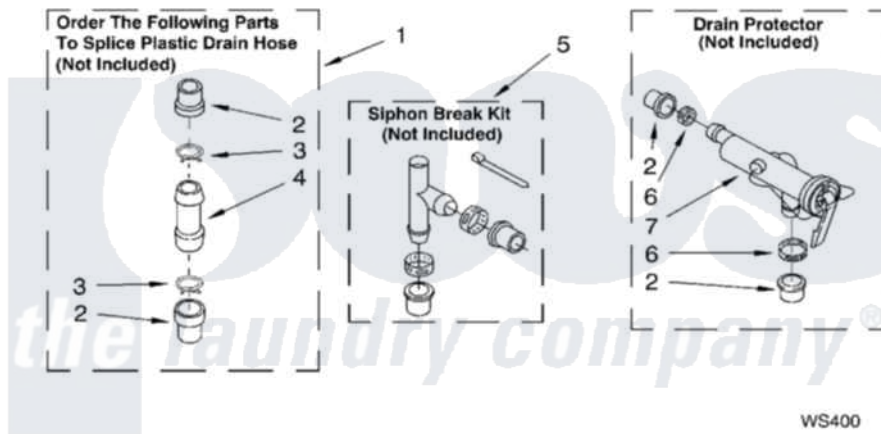

**WATER SYSTEM PARTS**

For Model: 7MLSQ8000JQ5  
(Designer White)

8179997

13

[Whirlpool Residential Whirlpool 7MLSQ8000JQ5 Washer Parts](#) Parts Diagram 09 - WATER SYSTEM PARTS  
Click on the part number to view part

Item	Original Part Number	Replaced By	Status	Part Description
1	<a href="#">285442</a>			Water System Parts
2	<a href="#">285321</a>			Water System Parts
3	370447	<a href="#">285655</a>		Clamp, Hose
4	<a href="#">16272</a>			Connector, Straight
5	<a href="#">285320</a>			Water System Parts
6	65349	<a href="#">285655</a>		Clamp, Hose
7	<a href="#">367031</a>			Water System Parts