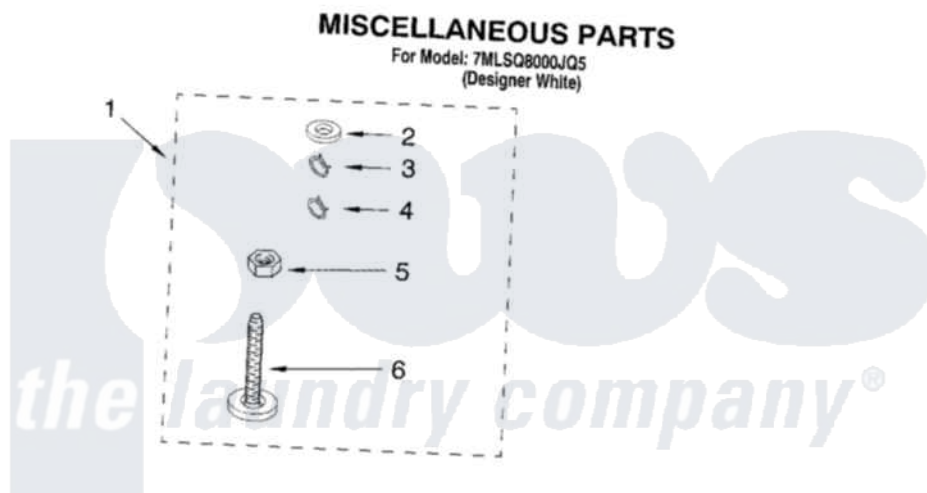

**Whirlpool 7MLSQ8000JQ5 10 - MISCELLANEOUS PARTS OPTIONAL PARTS (NOT INCLUDED)**

Whirlpool [Residential Whirlpool 7MLSQ8000JQ5 Washer Parts](#) Parts Diagram 10 - MISCELLANEOUS PARTS  
OPTIONAL PARTS (NOT INCLUDED)  
[Click on the part number to view part](#)

Item	Original Part Number	Replaced By	Status	Part Description
1	3976263	<a href="#">285654</a>		Parts-Misc
2	3976300	<a href="#">16123</a>		Washer Inlet-Hose Miscellaneous Parts Must be Ordered Separately.
3	3366913	<a href="#">3357331</a>		Clamp, Drain
4	3366912	<a href="#">356138</a>		Clamp, Hose
5	<a href="#">3359452</a>			Nut, Lock
6	389102	<a href="#">W10001130</a>		Foot, Leveling
"	<a href="#">72017</a>			Paint, Touch-Up
"	<a href="#">350938</a>			Paint, Pressurized Spray B
"	<a href="#">350930</a>			Paint, Pressurized Spray B
"	<a href="#">799344</a>			Paint, Touch-Up )
"	N/A		Not Available	OIL
"	<a href="#">350572</a>			Oil
"	N/A		Not Available	LUBRICANT