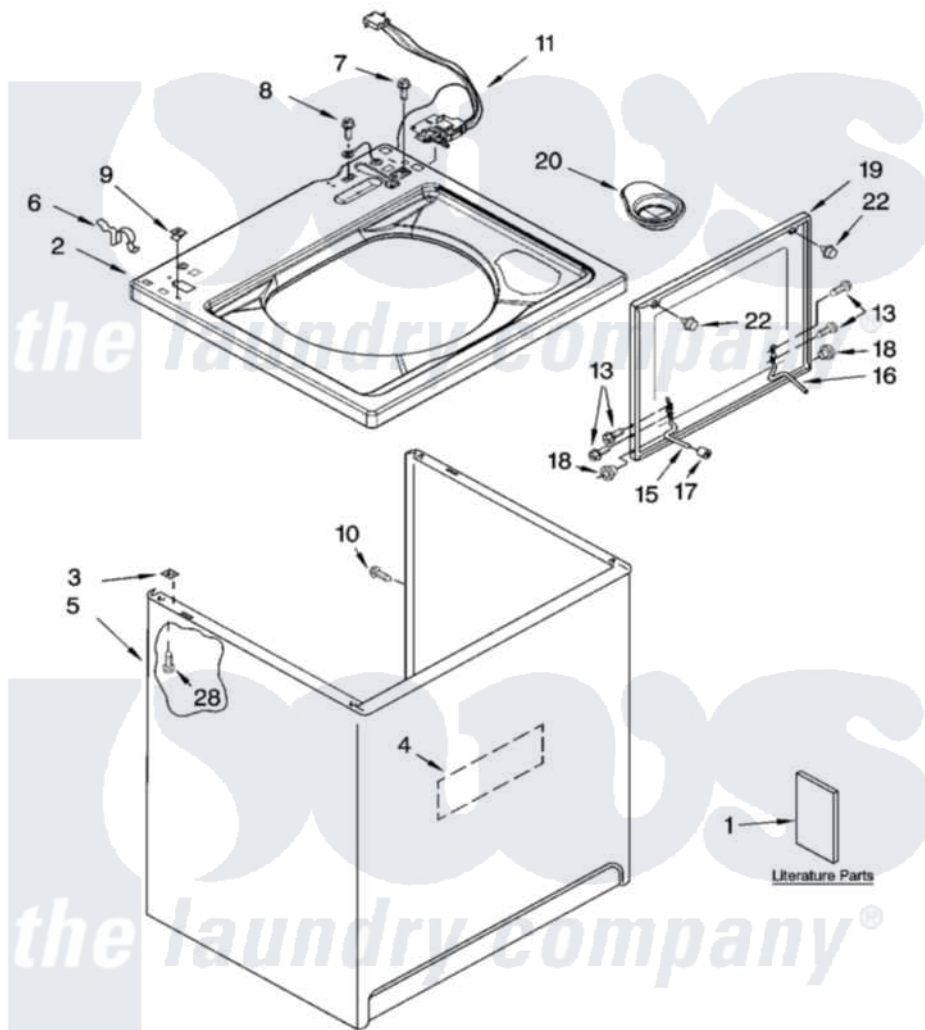

Whirlpool 7MLSQ8000PW1 01 - TOP AND CABINET PARTS

TOP AND CABINET PARTS

For Model: 7MLSQ8000PW1
(White/Grey)

AUTOMATIC
WASHER

9-05 Litho in U.S.A. (drd)

1

Part No. 8180773

Whirlpool [Residential Whirlpool 7MLSQ8000PW1 Washer Parts](#) Parts Diagram 01 - TOP AND CABINET PARTS

[Click on the part number to view part](#)

Item	Original Part Number	Replaced By	Status	Part Description
1	W10071230		Not Available	Installation Instructions
"	8558602		Not Available	Feature Sheet
"	8539806		Not Available	Use & Care Guide
"	8558605		Not Available	Energy Guide (Mexico)
"	8543287		Not Available	Wiring Diagram
2	3955792			Top
3	62750			Spacer, Cabinet To Top (4)
4	3976348			Absorber, Sound
5	63424			Cabinet
6	62780			Clip, Top And Cabinet And Rear Panel
7	3400611			Screw And Washer, Lid Switch
8	3351614			Screw, Gearcase Cover Mounting
9	357213			Nut, Push-In
10	3357011	308685		Side Trim)
11	8054980			Switch, Lid

13	355274	W10119828	Screw, Lid Hinge Mounting
15	8055257		Hinge, Lid
16	8055256		Hinge, Lid
17	19119		Bumper, Lid Hinge
18	8319539		Bearing, Lid Hinge
19	8541777		Lid
20	8566266		Dispenser, Bleach
22	9724509		Bumper, Lid
28	3390631		Screw, 10-16 X 3/8