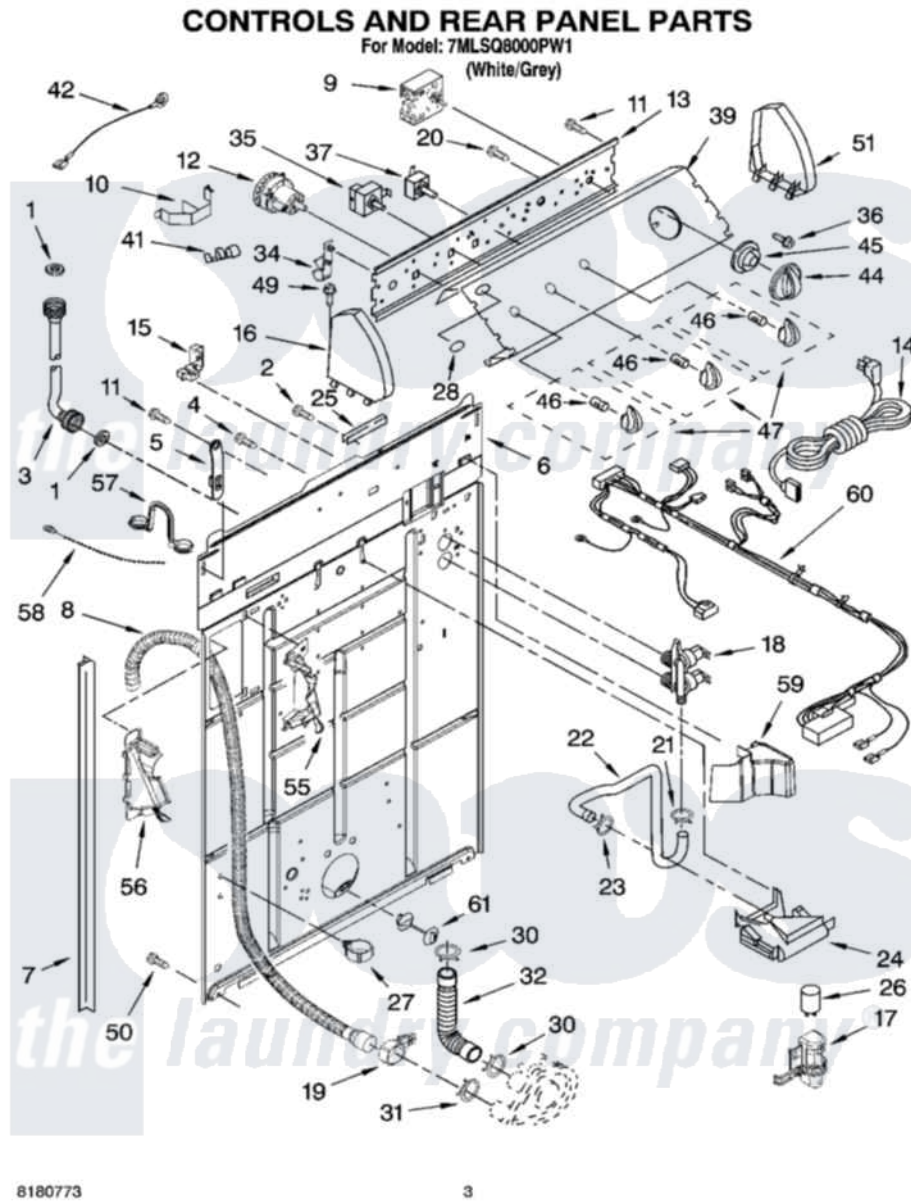

Whirlpool 7MLSQ8000PW1 02 - CONTROLS AND REAR PANEL PARTS

Whirlpool [Residential Whirlpool 7MLSQ8000PW1 Washer Parts](#) Parts Diagram 02 - CONTROLS AND REAR PANEL PARTS

[Click on the part number to view part](#)

Item	Original Part Number	Replaced By	Status	Part Description
1	3976300	16123		Washer Inlet-Hose Miscellaneous Parts Must be Ordered Separately.
2	3351614			Screw, Gearcase Cover Mounting
3	8571377	89503		Hose-Inlet
"	8571378	89503		Hose-Inlet
4	9740848			Screw, Mixing Valve Mounting
5	8568314			Strap, Console
6	8318015			Panel, Rear
7	62747			Pad, Rear Panel
8	8559373	W10096921		Drain Hose Assembly
9	3953553			Timer, Control
10	8055003			Clip, Harness And Pressure Switch
11	90767			Screw, 8A X 3/8 HeX Washer Head Tapping
12	3366845	W10339326		Switch-WL

13	8544893		Bracket, Control
14	8559419		Cord, Power
15	8559337	285777	Relief-Str
16	8271369	279962	Endcap
17	8318046		Clip, Capacitor
18	3952164	285805	Valve-Inlet
19	8541668		Clamp, Hose
20	3179795		Screw, Ground
21	301958	596669	Clamp, Manifold
22	8541607	3357328	Hose, Vacuum Break
23	370450	596669	Clamp, Manifold
24	387606	3360977	Break-Vac
25	303294	3367669	Protector, Edge
26	8572717		Capacitor, Motor Start
27	8541667		Clamp, Hose
28	3400985		Medallion
30	3363366	616099	Clamp
31	8317496	285655	Clamp, Hose
32	3951449	285871	Hose
34	8317975		Restraint, Harness
35	3949185		Switch, Rotary
36	3400818		Screw, Timer Mounting
37	3949187	W10168262	Switch, Rotary
39	8565447		Panel, Console
41	357572	W10113937	Clip, Grounding
42	3398893	3395559	Wire
44	8544945		Knob, Timer
45	8544947		Dial, Timer
46	8536939		Clip, Knob
47	8544937		Knob, Control
49	388326		Screw, 8-18 X 1.25
50	62863	3390631	Screw, 10-16 X 3/8
51	8271363	279962	Endcap
55	8541669		Bucket, Drain Hose
56	8541658		Bucket, Drain Hose
57	8541672	8577378	U-Bend, Drain Hose
58	3347868	W10339879	Tie, Cable
59	8314879		Shield, Inlet Valve
60	3957264		Harness, Wiring
61	8519200		Support, Rear Panel