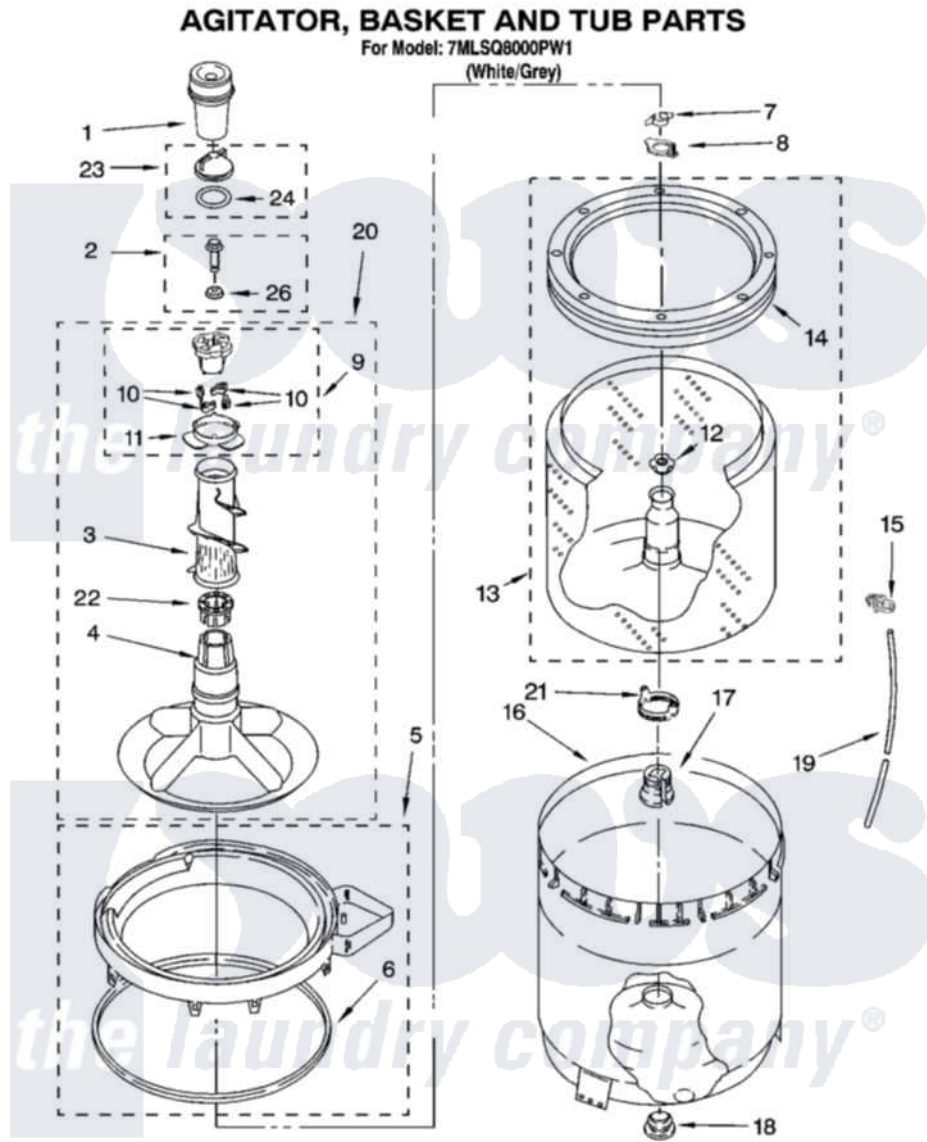

Whirlpool 7MLSQ8000PW1 03 - AGITATOR, BASKET AND TUB PARTS

8180773

5

Whirlpool Residential Whirlpool 7MLSQ8000PW1 Washer Parts Parts Diagram 03 - AGITATOR, BASKET AND TUB PARTS

Click on the part number to view part

Item	Original Part Number	Replaced By	Status	Part Description
1	63580			Dispenser, Fabric Softener
2	358237			Screw And Washer
3	3363003			Mover, Clothes
4	3951632			Agitator
5	8528150	W10445870		Ring-Tub
6	3976308			Gasket, Tub Ring
7	3354845			Clip, Agitator
8	8543666			Washer, Agitator
9	3951682	285809		Cam-Agitator
10	3366877	80040		Dog-Agitator
11	3952374			Bearing, Driven Cam
12	21366			Nut, Spanner
13	8526016	W10389328		Clothes Container, Assembly
14	8519788	387240		Ring, Balance
15	2219077			Clip, Pressure Switch Hose
16	63849			Strain Relief, Power Cord

17	389140		Tub Block, Basket Drive
18	383727		Gasket, Centerpod
19	3347780	353244	Hose, Pressure Switch
20	3951744		Agitator Assembly
21	8577198		Filter, Lint
22	3951608		Spacer, Thrust
23	3354733	W10074580	Cap, Barrier
24	3348855	W10072840	Fabric Softener
26	3949550		Washer