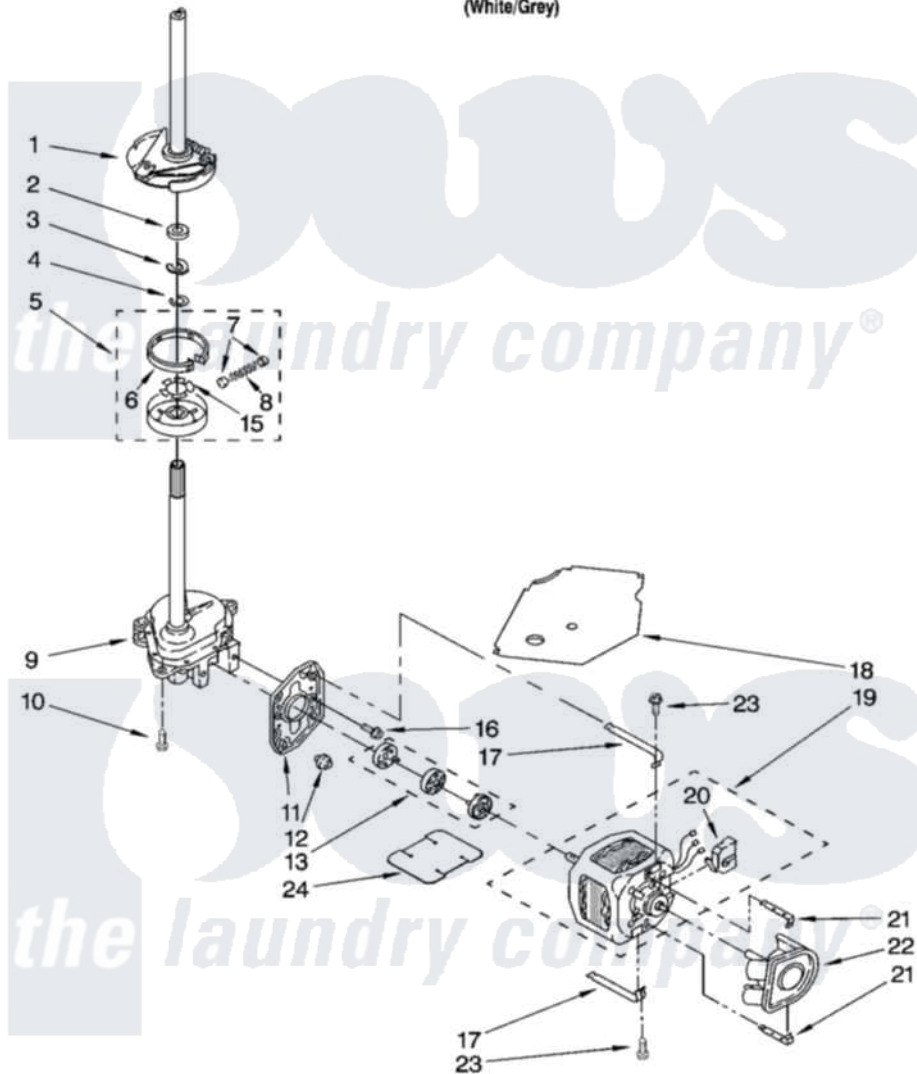

Whirlpool 7MLSQ8000PW1 04 - BRAKE, CLUTCH, GEARCASE, MOTOR AND PUMP PARTS

BRAKE, CLUTCH, GEARCASE, MOTOR AND PUMP PARTS

For Model: 7MLSQ8000PW1
(White/Grey)

8180773

7

Whirlpool [Residential Whirlpool 7MLSQ8000PW1 Washer Parts](#) Parts Diagram 04 - BRAKE, CLUTCH, GEARCASE, MOTOR AND PUMP PARTS
Click on the part number to view part

Item	Original Part Number	Replaced By	Status	Part Description
1	388952	285792		Basketdrive
2	63292			Washer, Spin Tube Thrust
3	62697	W10080230		Ring, Spin Tube Support
4	63283	285353		Ring
5	3951311	285785		Clutch
6	3951308	285790		Lining
7	62646			Cap, Clutch Spring
8	3946792			Spring And Damper Assembly
9	8532118	3360629		Gearcase
10	3357334	3400516		Screw Anti-Rattle
11	62611			Plate, Motor Mount To Gearcase
12	62691			Grommet, Motor
13	285753	285753A		Coupling
15	3355454			Clip, Main Drive

16	3400516		Screw Anti-Rattle
17	3349637	W10086010	Retainer, Motor
18	3362089		Shield, Tub To Motor
19	8528157	661600	Motor, Main Drive
20	3952056		Switch, Main Drive Motor
21	8546127		Retainer, Pump
22	3363394		Pump
23	3387485	273556	Screw, 10-16 X 5/8
24	8316060		Shield, Tub To Motor