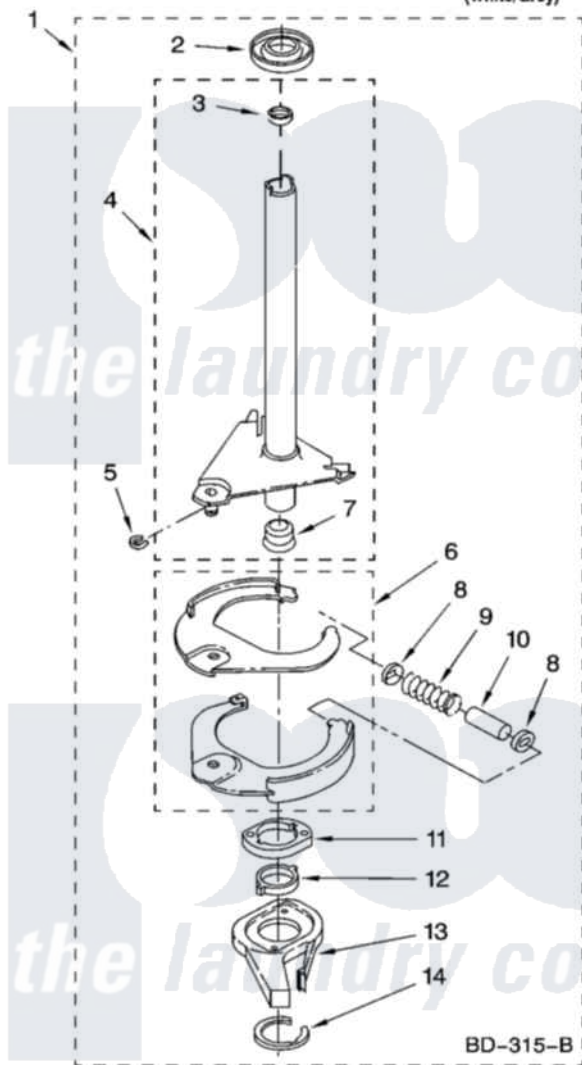

# Whirlpool 7MLSQ8000PW1 07 - BRAKE AND DRIVE TUBE PARTS

## BRAKE AND DRIVE TUBE PARTS

For Model: 7MLSQ8000PW1  
(White/Grey)

8180773

11

Whirlpool Residential Whirlpool 7MLSQ8000PW1 Washer Parts Parts Diagram 07 - BRAKE AND DRIVE TUBE PARTS

[Click on the part number to view part](#)

Item	Original Part Number	Replaced By	Status	Part Description
1	388952	<a href="#">285792</a>		Basketdrive
2	<a href="#">62658</a>			Ring, Thrust
3	<a href="#">356427</a>			Seal, Spin Pinion
4	64027	<a href="#">64208</a>		Tube-Spin
5	64035	<a href="#">W10083190</a>		Ring, Retaining
6	64232	<a href="#">285438</a>		Shoe-Brake
7	62703	<a href="#">8546462</a>		"T" Bearing, Spin Tube
8	3353956	<a href="#">285658</a>		Sleeve
9	387806		Not Available	Spring, Brake
10	3355360	<a href="#">285658</a>		Sleeve
11	661516	<a href="#">8546461</a>		Cam, Brake Release
12	<a href="#">63022</a>			Sleeve, Cam
13	64194	<a href="#">285790</a>		Lining
14	90368	<a href="#">W10083200</a>		Ring, Retaining
"	BLANK		Not Available	Following Parts Not Illustrated
"	<a href="#">285208</a>			Lubricant