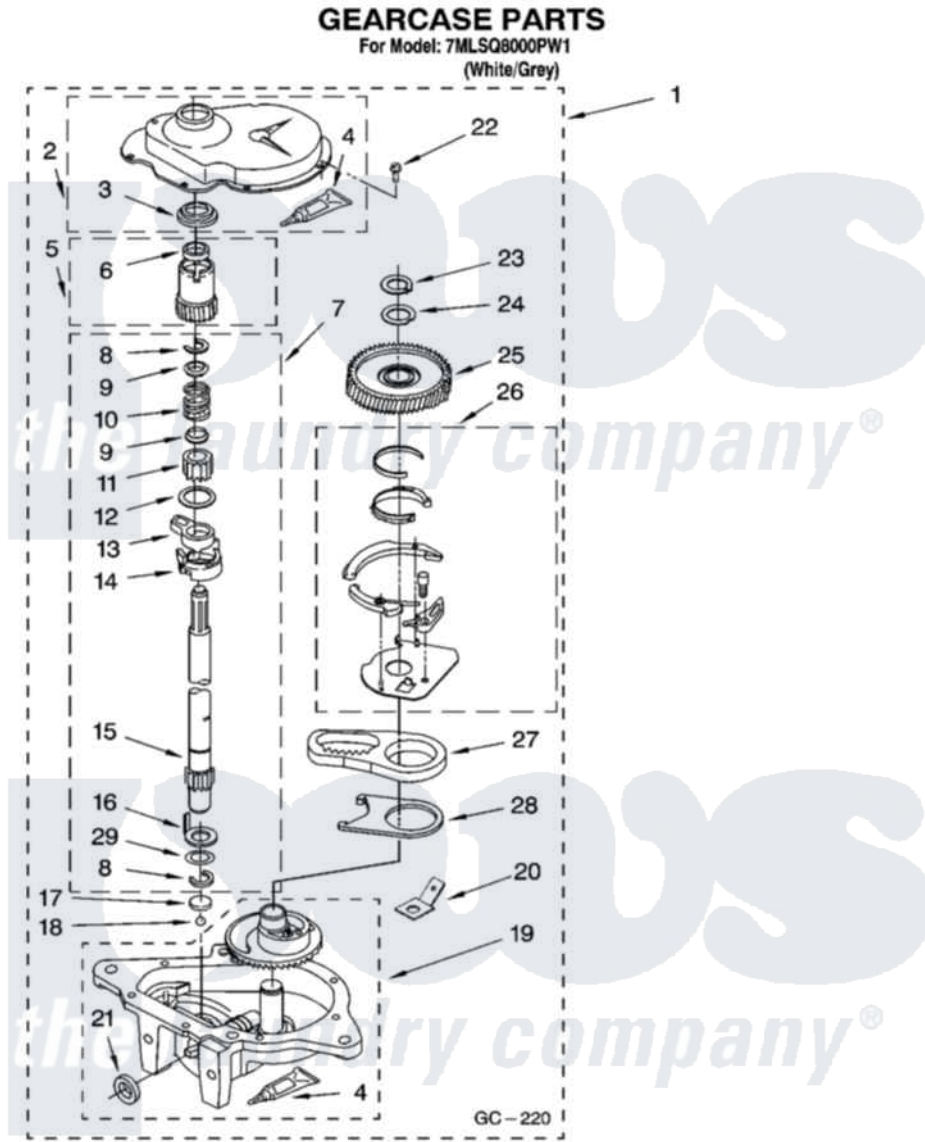

Whirlpool 7MLSQ8000PW1 08 - GEARCASE PARTS

12

8180773

Whirlpool [Residential Whirlpool 7MLSQ8000PW1 Washer Parts](#) Parts Diagram 08 - GEARCASE PARTS
Click on the part number to view part

Item	Original Part Number	Replaced By	Status	Part Description
1	8532118	3360629		Gearcase
2	285202			Cover, Gearcase
3	3349985			Seal, Gearcase Cover
4	285195			Sealer Sealer, Gasket
5	63320	285362		Gear and Pinion
6	356427			Seal, Spin Pinion
7	389387			Shaft, Agitator
8	90369		Not Available	Ring, Retaining (2)
9	62677			Retainer, Spring
10	62676			Spring, Agitator
11	63273	285509		Shaft, Agitator
12	62619			Washer, Agitator Gear
13	62580	285206		Cam-Agitator
14	62581	285206		Cam-Agitator
15	285509			Shaft, Agitator
16	62618			Washer, Cam Thrust

17	16018	285205	Bearing
18	85529	285205	Bearing
19	389230	285515	Gearcase
20	3949116	Not Available	BLOCK TAB, TERMINAL
21	285352		Seal Kit, Thrust Plug
22	3351614		Screw, Gearcase Cover Mounting
23	3362552	285765	Ring-Retrn
24	285735	285766	Washer Kit, Thrust
25	62570	285362	Gear and Pinon
26	388253	999516	Shelf-Glas
27	3349296	8546456	Rack, Connecting
28	62621		Actuator, Shift
29	388815		Washer, Intermediate 1 3976263 Miscellaneous Parts Bag 2 3976300 Washer, Inlet Hose 3 3366913 Clamp, Hose