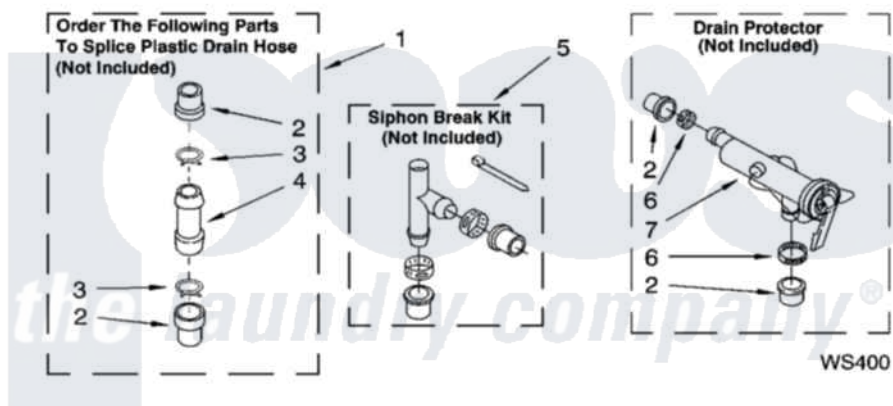

WATER SYSTEM PARTS

For Model: 7MLSQ8000PW1
(White/Grey)

8180773

13

Whirlpool [Residential Whirlpool 7MLSQ8000PW1 Washer Parts](#) Parts Diagram 09 - WATER SYSTEM PARTS
Click on the part number to view part

Item	Original Part Number	Replaced By	Status	Part Description
1	285442			Water System Parts
2	285321			Water System Parts
3	370447	285655		Clamp, Hose
4	16272			Connector, Straight
5	285320			Water System Parts
6	65349	285655		Clamp, Hose
7	367031			Water System Parts