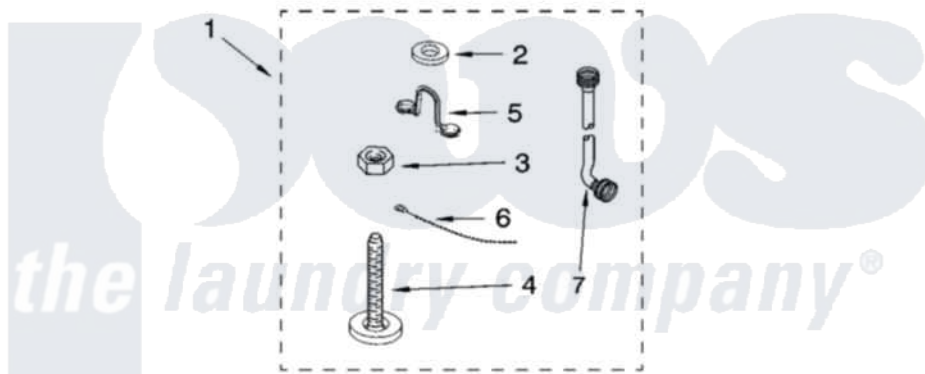

Whirlpool 7MLSQ8000PW1 10 - MISCELLANEOUS PARTS, OPTIONAL PARTS (NOT INCLUDED)

MISCELLANEOUS PARTS

For Model: 7MLSQ8000PW1
(White/Grey)

Whirlpool [Residential Whirlpool 7MLSQ8000PW1 Washer Parts](#) Parts Diagram 10 - MISCELLANEOUS PARTS, OPTIONAL PARTS (NOT INCLUDED).
Click on the part number to view part

Item	Original Part Number	Replaced By	Status	Part Description
1	8576849	3957361		Miscellaneous Parts Bag
2	3976300	16123		Washer Inlet-Hose Miscellaneous Parts Must be Ordered Separately.
3	3359452			Nut, Lock
4	389102	W10001130		Foot, Leveling
5	8541672	8577378		U-Bend, Drain Hose
6	3347868	W10339879		Tie, Cable
7	8571377	89503		Hose-Inlet
"	8571378	89503		Hose-Inlet
"	72017			Paint, Touch-Up
"	350938			Paint, Pressurized Spray B
"	350930			Paint, Pressurized Spray B
"	799344			Paint, Touch-Up)
"	BLANK		Not Available	OIL