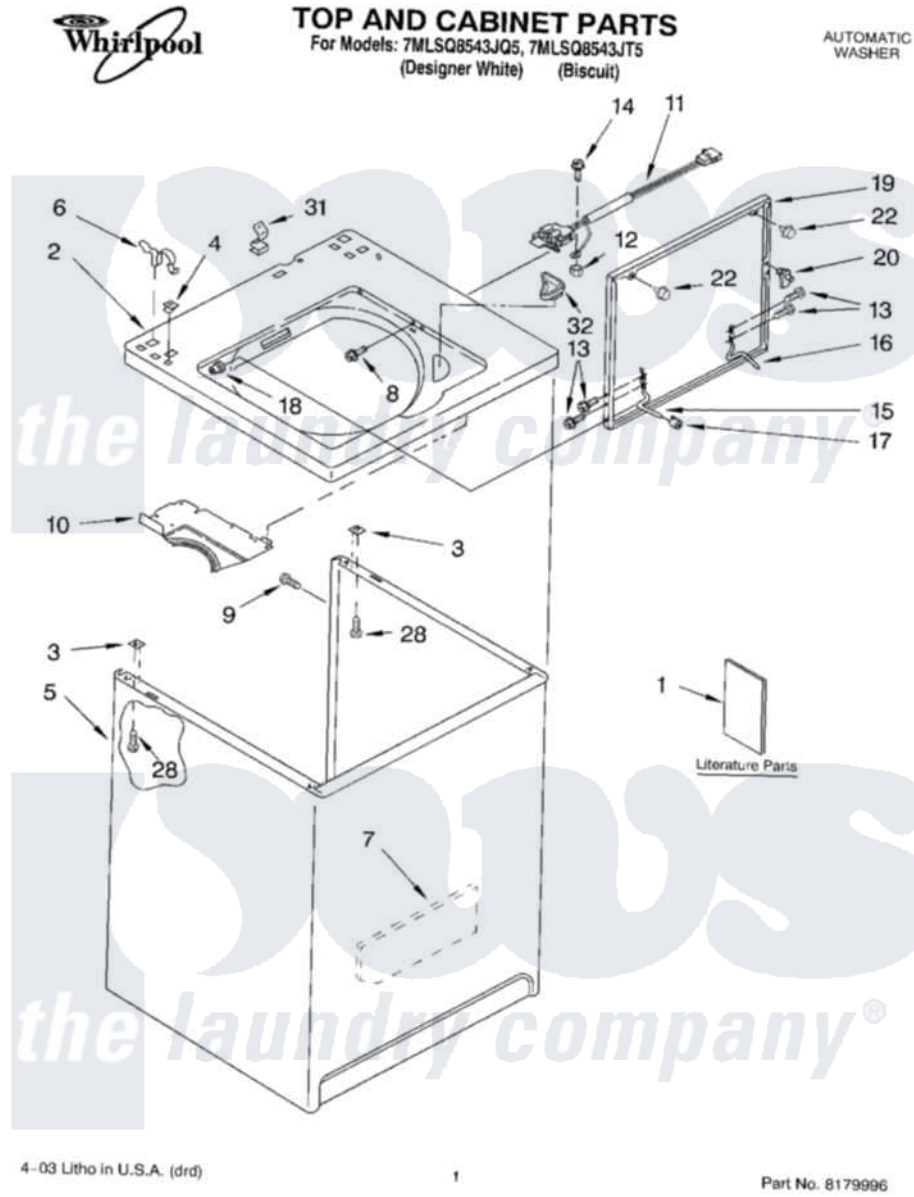

Whirlpool 7MLSQ8543JQ5 01 - TOP AND CABINET PARTS

4-03 Litho in U.S.A. (drd)

1

Part No. 8179996

Whirlpool Residential Whirlpool 7MLSQ8543JQ5 Washer Parts Parts Diagram 01 - TOP AND CABINET PARTS
 Click on the part number to view part

Item	Original Part Number	Replaced By	Status	Part Description
1	LIT3954763		Not Available	Literature Parts (Installation Instructions)
"	LIT8539737		Not Available	Literature Parts (Use & Care Guide)
"	LIT8532072		Not Available	Literature Parts (Energy Guide (Mexico))
"	LIT3954713		Not Available	Literature Parts (Wiring Diagram)
2	8271378			Top
"	8271380			Top
3	62750			Spacer, Cabinet To Top (4)
4	357213			Nut, Push-In
5	63424			Cabinet
"	3954357			Cabinet
6	62780			Clip, Top And Cabinet And Rear Panel
7	3976348			Absorber, Sound
8	3356311			Screw And Washer, Lid Switch Shield

9	3357011	308685	Side Trim)
10	3950994		Shield, Lid Switch
11	3950298		Switch, Lid
12	3400901	680762	Nut
13	3351355	W10119828	Screw, Lid Hinge Mounting
14	3351614		Screw, Gearcase Cover Mounting
15	54584		Hinge, Lid
16	91770		Hinge, Lid
17	19119		Bumper, Lid Hinge
18	21258		Bearing, Lid Hinge
19	8541723	3957507	Lid
"	8541724	W10193875	Lid
20	357913	358684	Strike, Lid Switch
22	9724509		Bumper, Lid
28	3390631		Screw, 10-16 X 3/8
31	90016		Clip, Pressure Switch Hose
32	3362952		Dispenser, Bleach