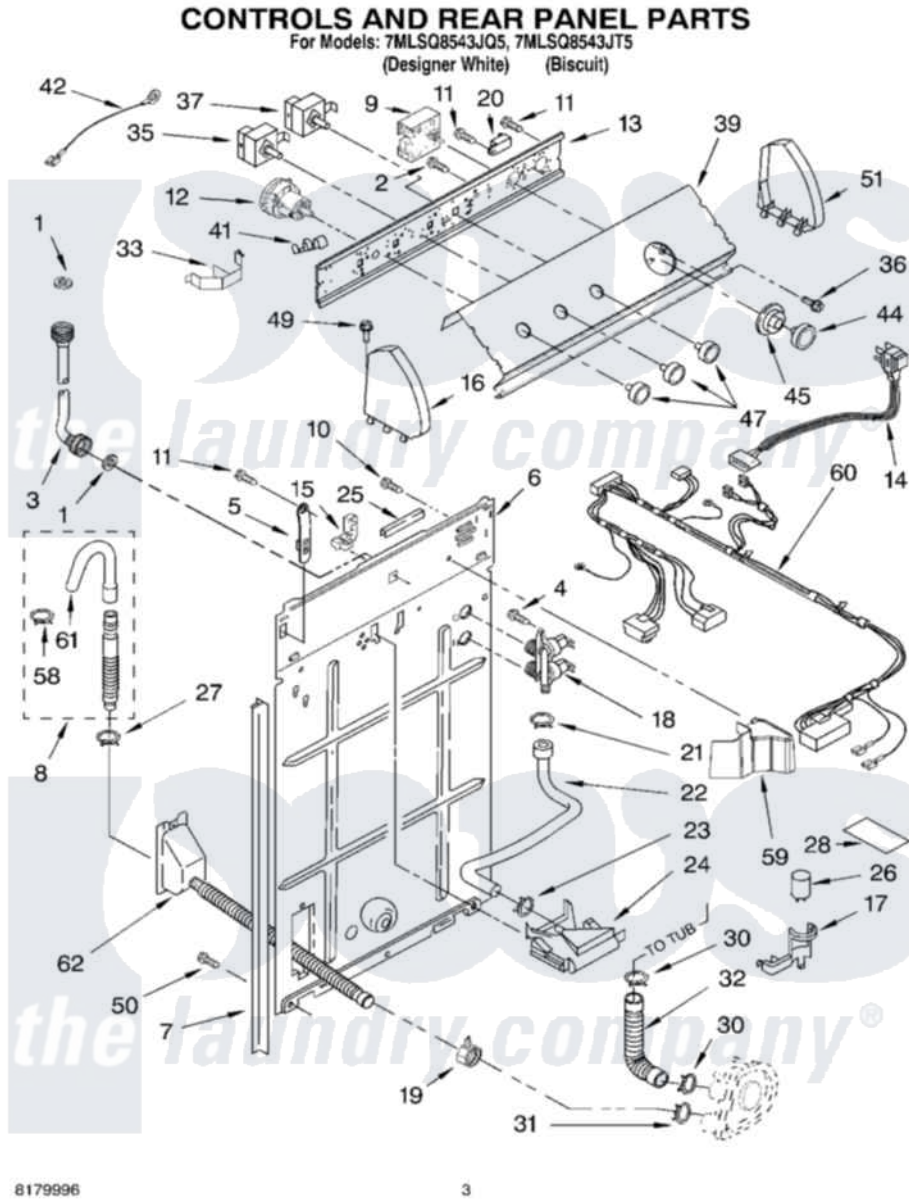

Whirlpool 7MLSQ8543JQ5 02 - CONTROLS AND REAR PANEL PARTS

Whirlpool [Residential Whirlpool 7MLSQ8543JQ5 Washer Parts](#) Parts Diagram 02 - CONTROLS AND REAR PANEL PARTS

Click on the part number to view part

Item	Original Part Number	Replaced By	Status	Part Description
1	3976300	16123		Washer Inlet-Hose Miscellaneous Parts Must be Ordered Separately.
2	3179795			Screw, Ground
3	3949374	89503		Hose-Inlet
"	3949375	89503		Hose-Inlet
4	9740848			Screw, Mixing Valve Mounting
5	8318255	8568314		Strap, Console
6	8318405			Panel, Rear
7	62747			Pad, Rear Panel
8	3951609	285664		Hose
"	661577	285666		Hose
"	3357090	285702		Hose
9	3953321			Timer, Control
10	3351614			Screw, Gearcase Cover Mounting
11	00767			Screw, 8A X 3/8 HeX Washer