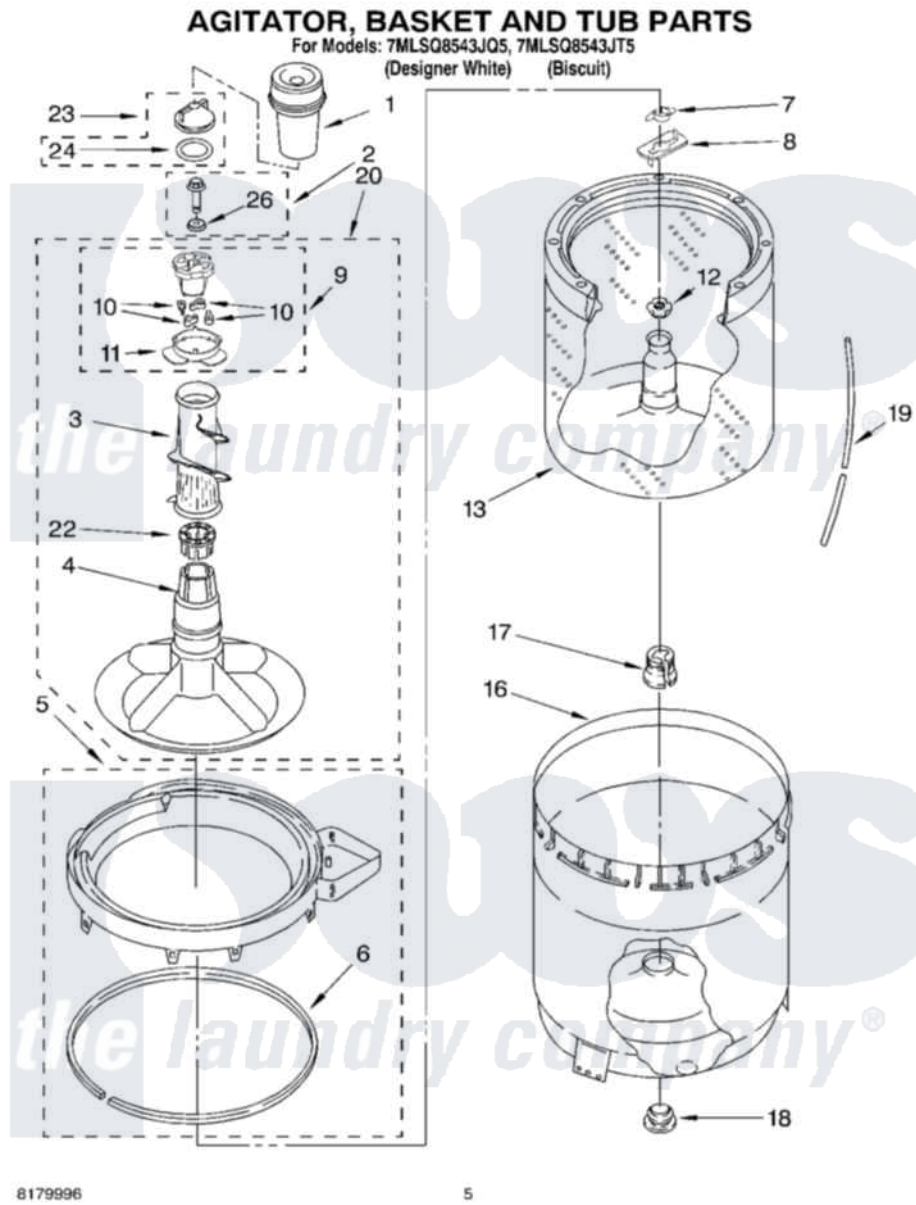

Whirlpool 7MLSQ8543JQ5 03 - AGITATOR, BASKET AND TUB PARTS

Whirlpool Residential Whirlpool 7MLSQ8543JQ5 Washer Parts Parts Diagram 03 - AGITATOR, BASKET AND TUB PARTS

[Click on the part number to view part](#)

Item	Original Part Number	Replaced By	Status	Part Description
1	63580			Dispenser, Fabric Softener
2	358237			Screw And Washer
3	3363003			Mover, Clothes
4	3951632			Agitator
5	8528150	W10445870		Ring-Tub
6	3359585	3976308		Gasket, Tub Ring
7	3354845			Clip, Agitator
8	3355921	8543666		Washer, Agitator
9	3951682	285809		Cam-Agitator
10	3366877	80040		Dog-Agitator
11	3952374			Bearing, Driven Cam
12	21366			Nut, Spanner
13	3951989	W10389329		Clothes Container, Assembly
16	63849			Strain Relief, Power Cord
17	389140			Tub Block, Basket Drive
18	383727			Gasket, Centerpod

19	3347780	353244	Hose, Pressure Switch
20	3951744		Agitator Assembly
22	3951608		Spacer, Thrust
23	3354733	W10074580	Cap, Barrier
24	3348855	W10072840	Fabric Softener
26	3949550		Washer