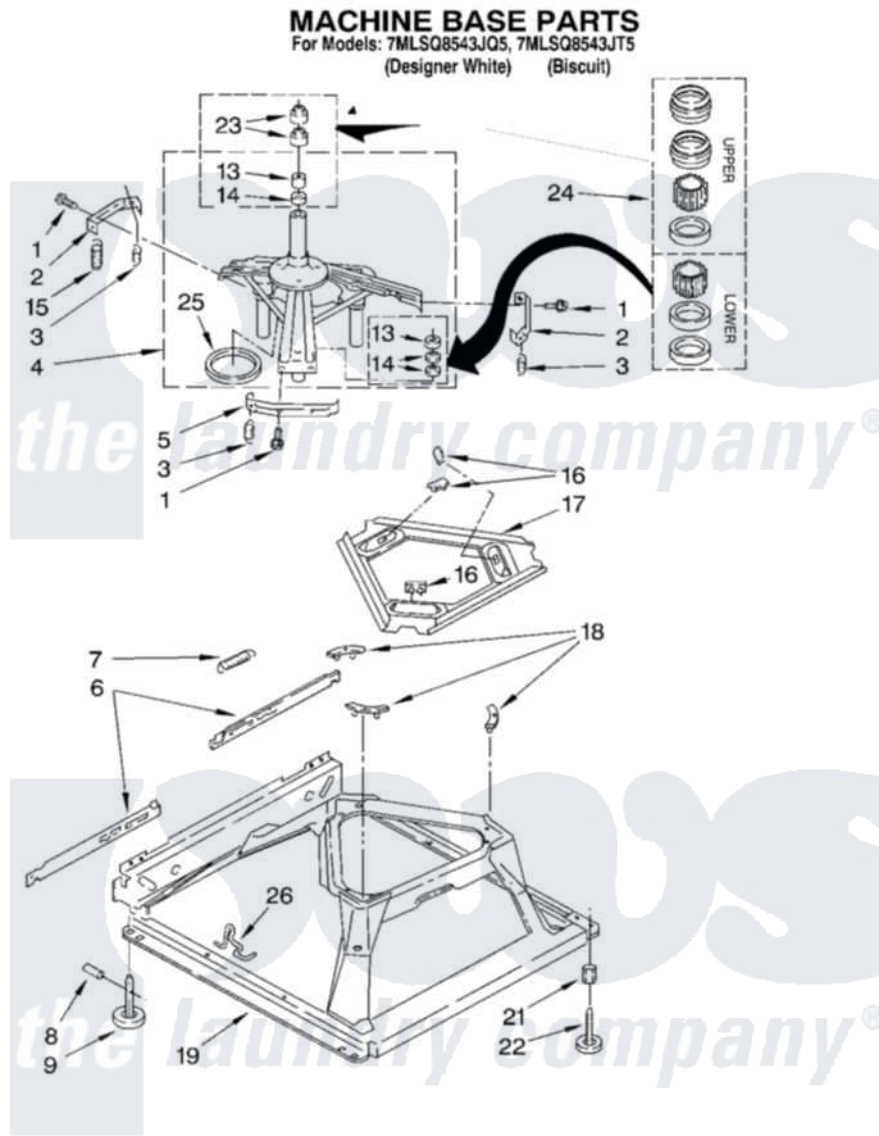

Whirlpool 7MLSQ8543JQ5 04 - MACHINE BASE PARTS

8179996

7

Whirlpool [Residential Whirlpool 7MLSQ8543JQ5 Washer Parts](#) Parts Diagram 04 - MACHINE BASE PARTS
Click on the part number to view part

Item	Original Part Number	Replaced By	Status	Part Description
1	3400076			Screw, Bracket Mounting
2	64067			Bracket, Spring Outer
3	63907			Spring, Suspension
4	3362087	280184		Support
5	64065			Bracket, Spring Outer
6	63466			Link, Leveling Mechanism
7	62597	8316845		Spring
8	62837			Pin, Knurled
9	62596	285244		Feet-Leveling
13	3347047	8546455		Bearing, Centerpost
14	357409	359449		Seal, Agitator Shaft
15	388492	W10250667		Spring, Counterweight
16	62568	285219		Pad
17	3946509			Plate, Suspension
18	3363660	285744		Pad
19	3946512	285771		Base

21	3359452		Nut, Lock
22	389102	W10001130	Foot, Leveling
23	356934	8577376	Seal, Centerpost
24	285203		Centerpost Bearing Kit
25	63134		Ring, Sound Deadening
26	63806	W10145155	Retainer, Suspension Spring