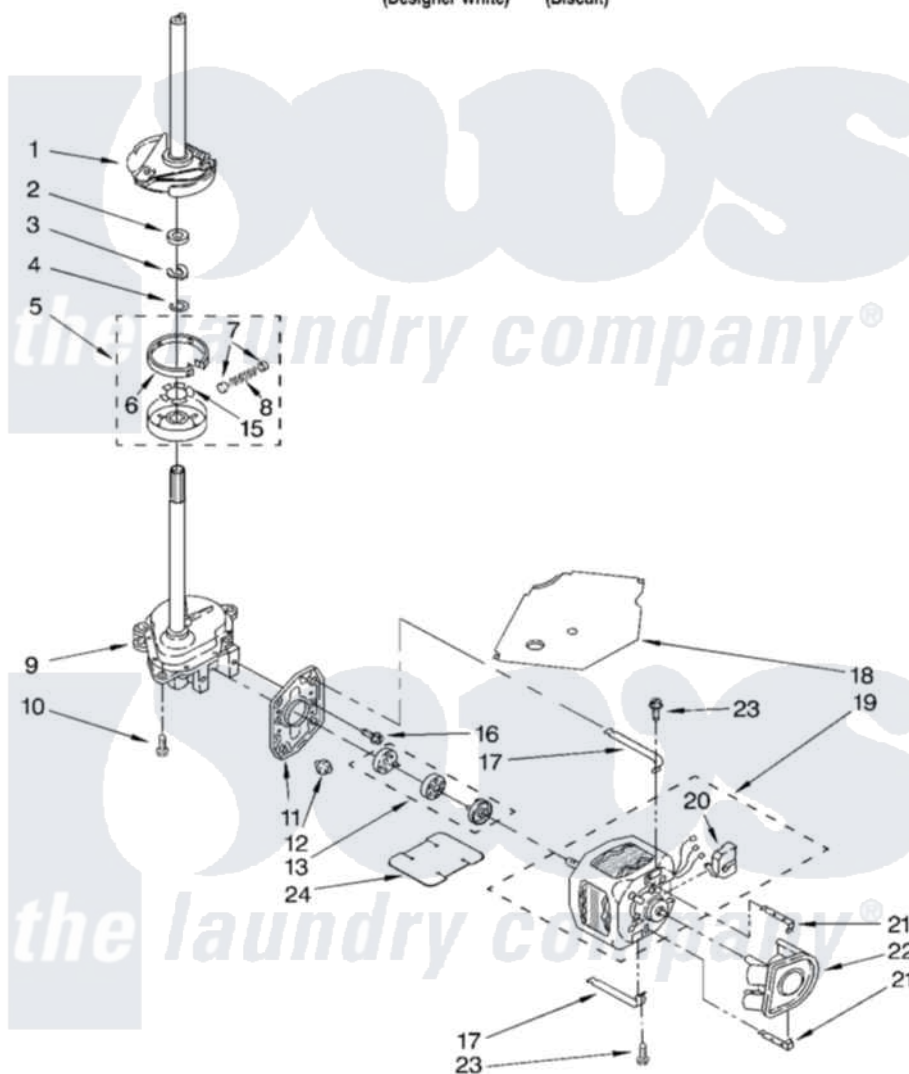

Whirlpool 7MLSQ8543JQ5 05 - BRAKE, CLUTCH, GEARCASE, MOTOR AND PUMP PARTS

BRAKE, CLUTCH, GEARCASE, MOTOR AND PUMP PARTS

For Models: 7MLSQ8543JQ5, 7MLSQ8543JT5
(Designer White) (Biscuit)

8

8179996

Whirlpool [Residential Whirlpool 7MLSQ8543JQ5 Washer Parts](#) Parts Diagram 05 - BRAKE, CLUTCH, GEARCASE, MOTOR AND PUMP PARTS

[Click on the part number to view part](#)

| Item | Original Part Number | Replaced By | Status | Part Description |
|------|-------------------------|---------------------------|--------|--------------------------------|
| 1 | 388952 | 285792 | | Basketdrive |
| 2 | 63292 | | | Washer, Spin Tube Thrust |
| 3 | 62697 | W10080230 | | Ring, Spin Tube Support |
| 4 | 63283 | 285353 | | Ring |
| 5 | 3951311 | 285785 | | Clutch |
| 6 | 3951308 | 285790 | | Lining |
| 7 | 62646 | | | Cap, Clutch Spring |
| 8 | 3946792 | | | Spring And Damper Assembly |
| 9 | 8532118 | 3360629 | | Gearcase |
| 10 | 3357334 | 3400516 | | Screw Anti-Rattle |
| 11 | 62611 | | | Plate, Motor Mount To Gearcase |
| 12 | 62691 | | | Grommet, Motor |
| 13 | 285753 | 285753A | | Coupling |
| 15 | 3355454 | | | Clip, Main Drive |

| | | | |
|----|-------------------------|---------------------------|--------------------------|
| 16 | 3400516 | | Screw Anti-Rattle |
| 17 | 3349637 | W10086010 | Retainer, Motor |
| 18 | 3362089 | | Shield, Tub To Motor |
| 19 | 8528157 | 661600 | Motor, Main Drive |
| 20 | 3952056 | | Switch, Main Drive Motor |
| 21 | 62700 | 8546127 | Retainer, Pump |
| 22 | 3363394 | | Pump |
| 23 | 3387485 | 273556 | Screw, 10-16 X 5/8 |
| 24 | 8316060 | | Shield, Tub To Motor |