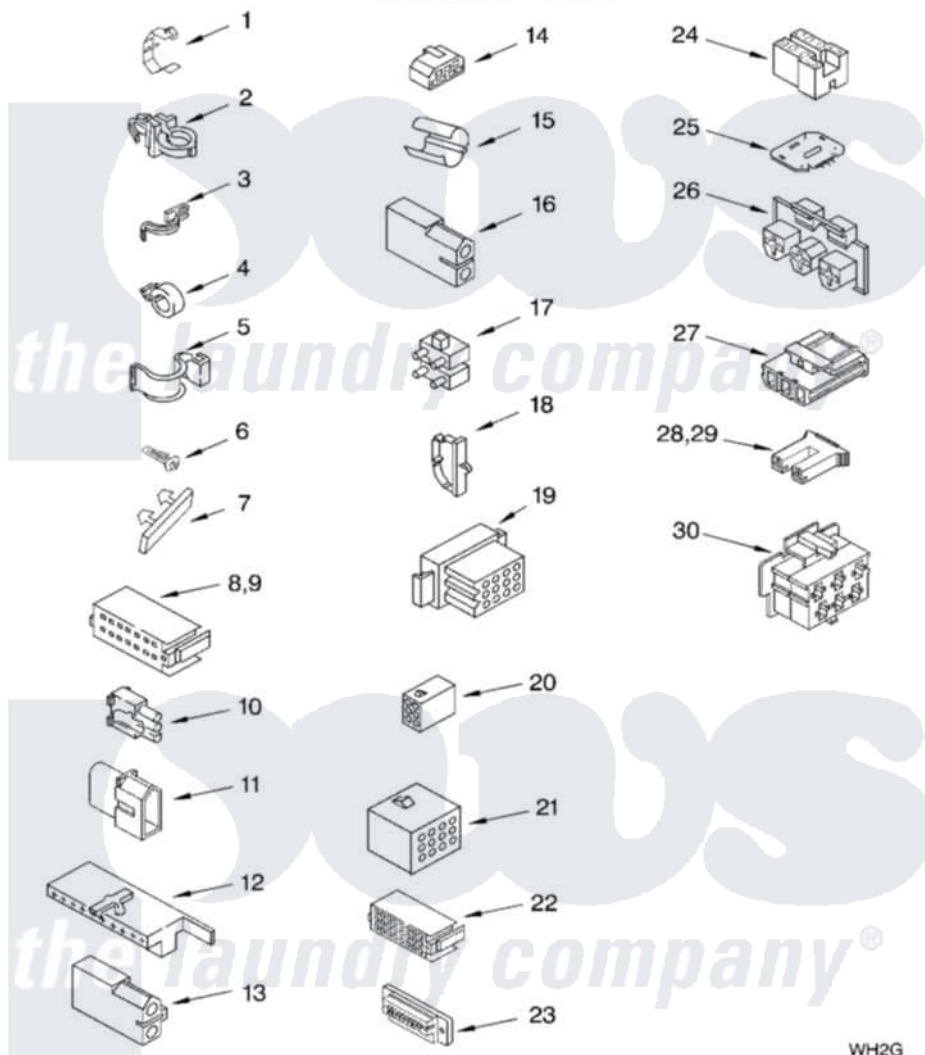

Whirlpool 7MLSQ8543JQ5 06 - WIRING HARNESS PARTS

WIRING HARNESS PARTS

For Models: 7MLSQ8543JQ5, 7MLSQ8543JT5
(Designer White) (Biscuit)

WH2G

8179996

9

Whirlpool [Residential Whirlpool 7MLSQ8543JQ5 Washer Parts](#) Parts Diagram 06 - WIRING HARNESS PARTS

[Click on the part number to view part](#)

Item	Original Part Number	Replaced By	Status	Part Description
1	3349557			Retainer, Harness
2	388498		Not Available	Clip, Harness
3	3347812	8528351		Clip
4	3352501	8559320		Restraint, Hose
5	90016			Clip, Pressure Switch Hose
6	3390496	8281256		Clip, Harness
7	389379			Retainer, Side To Feature Panel
8	352090			Timer, Block Disconnect
9	352089			Timer, Block Disconnect
10	62889			Receptacle, Terminal
11	353424			Plug, Terminal
12	62505			Block, Disconnect
13	3348075			Block, Disconnect (Motor 3 Speed) (Use Term. 94613 Or 94614)
14	3347243			Block, Disconnect

15	63523		Harness, Protector
16	717252		Receptacle, Terminal
17	387566		Plug, Terminal (4-Way) (Power Cord) (Use M3 Screws)
18	3352944		Clip, Harness
19	3390423	Not Available	Block, Disconnect (12-Way) (Timer) (Use Term. 94613)
20	3347730	Not Available	Receptacle, (6-Way) (Use Term. 94613)
21	388818		Plug, Terminal (12-Way) (Use Term. 94613 Or 94614)
22	3369366	Not Available	Timer, Block Disconnect (Black) (Amp) (Use Term. 3369365)
23	3349494		Connector, Etc
24	60687		Connector, Relay (Use Term. 308569)
25	3407125	3955728	Control, Etc
26	3948617	2172937	Connector
27	3360056		Connector
28	3354925		Block, Connector
29	3354926		Block, Connector
30	3948615	Not Available	Connector (T.P.A.) (6-Circuit) (Temp. Switch) (Use Term. 3948619 OR 3948620.)