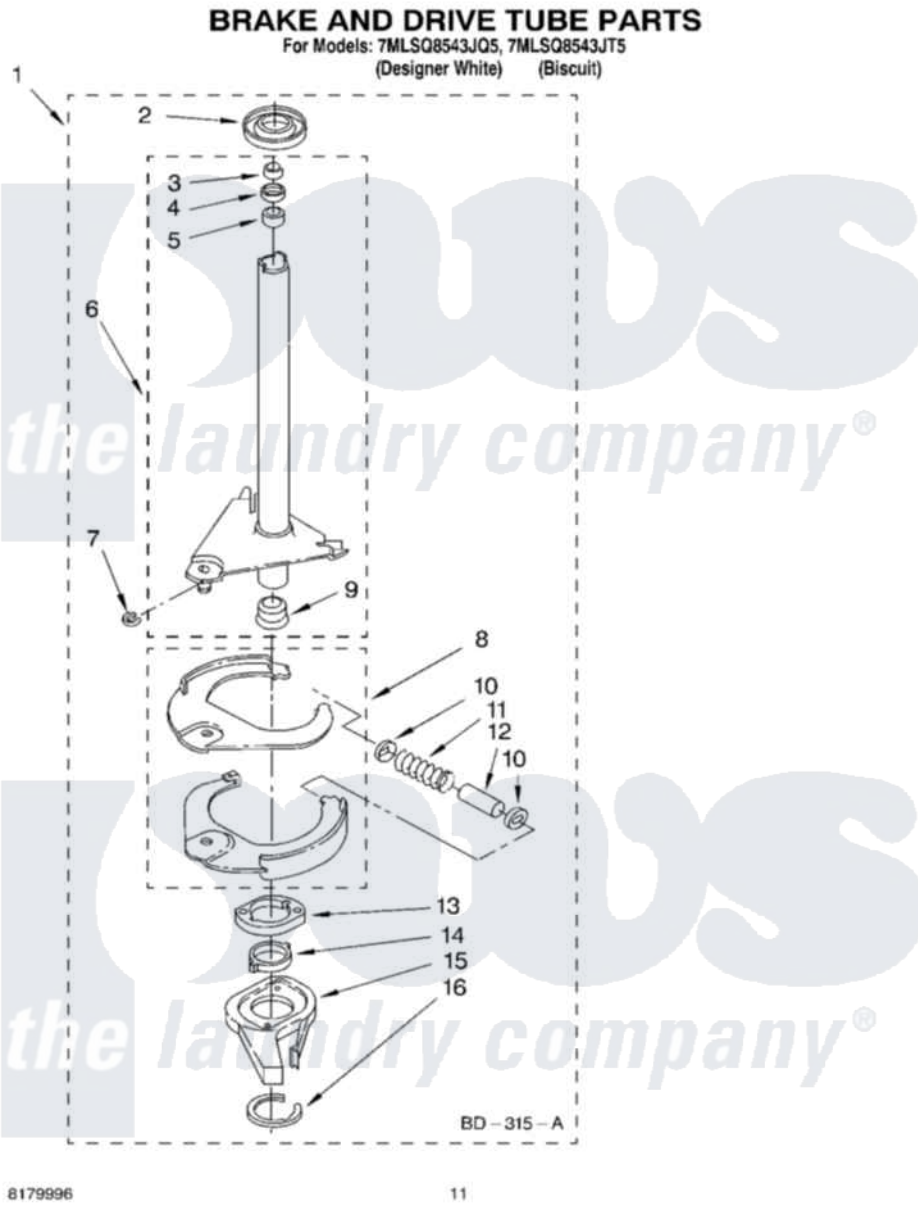

Whirlpool 7MLSQ8543JQ5 07 - BRAKE AND DRIVE TUBE PARTS

8179996

11

Whirlpool [Residential Whirlpool 7MLSQ8543JQ5 Washer Parts](#) Parts Diagram 07 - BRAKE AND DRIVE TUBE PARTS
Click on the part number to view part

Item	Original Part Number	Replaced By	Status	Part Description
1	388952	285792		Basketdrive
2	62658			Ring, Thrust
3	91939			Seal, Shaft
4	356427			Seal, Spin Pinion
5	356937			Spacer, Drive Tube
6	64027	64208		Tube-Spin
7	64035	W10083190		Ring, Retaining
8	64232	285438		Shoe-Brake
9	62703	8546462		"T" Bearing, Spin Tube
10	62648	285658		Sleeve
11	387806		Not Available	Spring, Brake
12	62909	285658		Sleeve
13	63023	8546461		Cam, Brake Release
14	63022			Sleeve, Cam
15	64194	285790		Lining
16	90368	W10083200		Ring, Retaining

" N/A

Not Available

FOLLOWING PARTS NOT
ILLUSTRATED

" [285208](#)

Lubricant