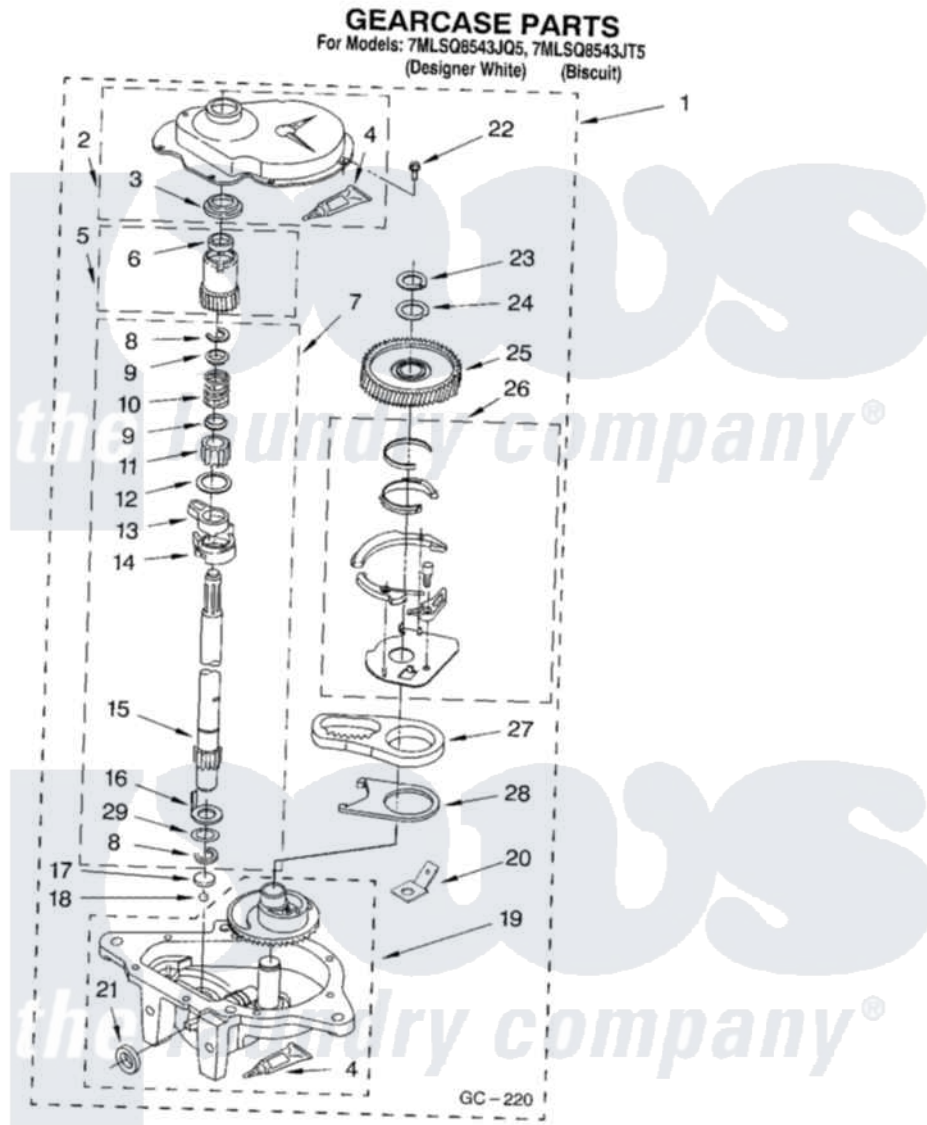

Whirlpool 7MLSQ8543JQ5 08 - GEARCASE PARTS

12

8179996

Whirlpool Residential Whirlpool 7MLSQ8543JQ5 Washer Parts Parts Diagram 08 - GEARCASE PARTS
Click on the part number to view part

Item	Original Part Number	Replaced By	Status	Part Description
1	8532118	3360629		Gearcase
2	285202			Cover, Gearcase
3	3349985			Seal, Gearcase Cover
4	285195			Sealer Sealer, Gasket
5	63320	285362		Gear and Pinon
6	356427			Seal, Spin Pinion
7	389387			Shaft, Agitator
8	90369		Not Available	Ring, Retaining (2)
9	62677			Retainer, Spring
10	62676			Spring, Agitator
11	63273	285509		Shaft, Agitator
12	62619			Washer, Agitator Gear
13	62580	285206		Cam-Agitator
14	62581	285206		Cam-Agitator
15	285509			Shaft, Agitator
16	62618			Washer, Cam Thrust

17	16018	285205	Bearing
18	85529	285205	Bearing
19	389230	285515	Gearcase
20	3949116	Not Available	BLOCK TAB, TERMINAL
21	285352		Seal Kit, Thrust Plug
22	3351614		Screw, Gearcase Cover Mounting
23	3362552	285765	Ring-Retrn
24	285735	285766	Washer Kit, Thrust
25	62570	285362	Gear and Pinon
26	388253	999516	Shelf-Glas
27	3349296	8546456	Rack, Connecting
28	62621		Actuator, Shift
29	388815		Washer, Intermediate 1 3976263 Miscellaneous Parts Bag 2 3976300 Washer, Inlet Hose 3 3366913 Clamp, Hose