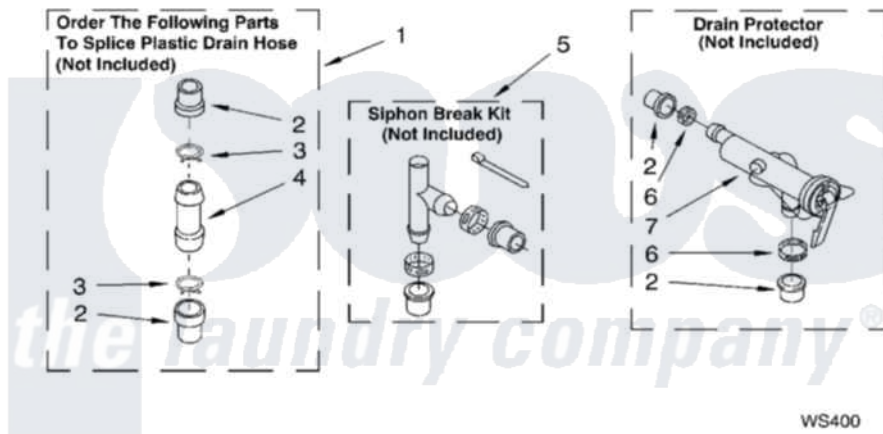

WATER SYSTEM PARTS

For Models: 7MLSQ8543JQ5, 7MLSQ8543JT5
(Designer White) (Biscuit)

8179996

13

Whirlpool Residential Whirlpool 7MLSQ8543JQ5 Washer Parts Parts Diagram 09 - WATER SYSTEM PARTS
Click on the part number to view part

| Item | Original Part Number | Replaced By | Status | Part Description |
|------|------------------------|------------------------|--------|---------------------|
| 1 | 285442 | | | Water System Parts |
| 2 | 285321 | | | Water System Parts |
| 3 | 370447 | 285655 | | Clamp, Hose |
| 4 | 16272 | | | Connector, Straight |
| 5 | 285320 | | | Water System Parts |
| 6 | 65349 | 285655 | | Clamp, Hose |
| 7 | 367031 | | | Water System Parts |