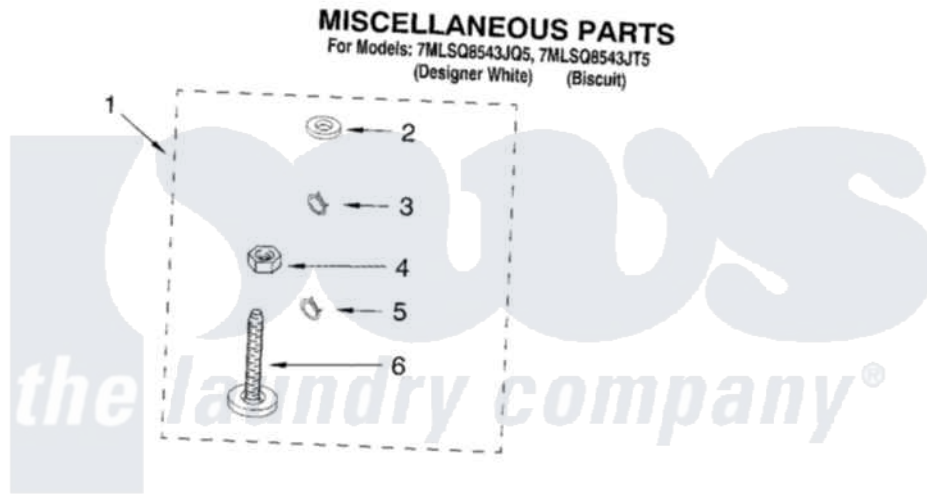

Whirlpool 7MLSQ8543JQ5 10 - MISCELLANEOUS PARTS - OPTIONAL PARTS (NOT INCLUDED)

Whirlpool [Residential Whirlpool 7MLSQ8543JQ5 Washer Parts](#) Parts Diagram 10 - MISCELLANEOUS PARTS - OPTIONAL PARTS (NOT INCLUDED)
Click on the part number to view part

Item	Original Part Number	Replaced By	Status	Part Description
1	3976263	285654		Parts-Misc
2	3976300	16123		Washer Inlet-Hose Miscellaneous Parts Must be Ordered Separately.
3	3366912	356138		Clamp, Hose
4	3359452			Nut, Lock
5	3366913	3357331		Clamp, Drain
6	389102	W10001130		Foot, Leveling
"	72017			Paint, Touch-Up
"	4392899			Paint, Touch-Up
"	350938			Paint, Pressurized Spray B
"	350930			Paint, Pressurized Spray B
"	4392901			Paint, Pressurized Spray
"	799344			Paint, Touch-Up)
"	4392900			Paint, Bulk)