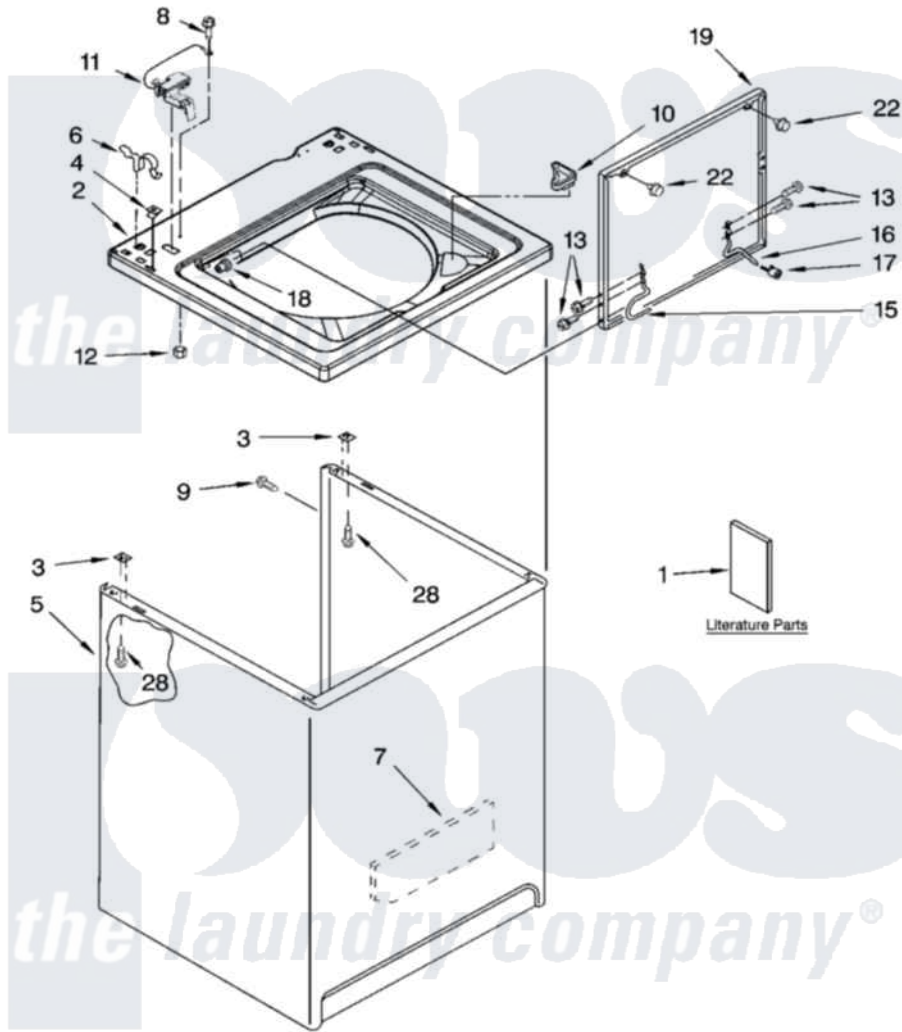

Whirlpool 7MLSQ8543JQ6 01 - TOP AND CABINET PARTS

TOP AND CABINET PARTS

For Models: 7MLSQ8543JQ6, 7MLSQ8543JT6
(Designer White) (Biscuit)

AUTOMATIC
WASHER

10-03 Litho in U.S.A. (drd)

1

Part No. 8180137

Whirlpool [Residential Whirlpool 7MLSQ8543JQ6 Washer Parts](#) Parts Diagram 01 - TOP AND CABINET PARTS
Click on the part number to view part

Item	Original Part Number	Replaced By	Status	Part Description
1	LIT3954763		Not Available	Literature Parts (Installation Instructions)
"	LIT8539737		Not Available	Literature Parts (Use & Care Guide)
"	LIT8539772		Not Available	Literature Parts (Energy Guide (Mexico))
"	LIT8543821		Not Available	Literature Parts (Wiring Diagram)
2	8318064			Top
"	8318066			Top
3	62750			Spacer, Cabinet To Top (4)
4	357213			Nut, Push-In
5	63424			Cabinet
"	3954357			Cabinet
6	62780			Clip, Top And Cabinet And Rear Panel
7	3976348			Absorber, Sound
8	3351614			Screw, Gearcase Cover Mounting

9	3357011	308685	Side Trim)
10	3362952		Dispenser, Bleach
11	8318084		Switch, Lid
12	3400901	680762	Nut
13	3351355	W10119828	Screw, Lid Hinge Mounting
15	8318088		Hinge, Lid
16	54583		Hinge, Lid
17	19119		Bumper, Lid Hinge
18	21258		Bearing, Lid Hinge
19	8557513	3957617	Lid
"	8557514	3957618	Lid
22	9724509		Bumper, Lid
28	3390631		Screw, 10-16 X 3/8