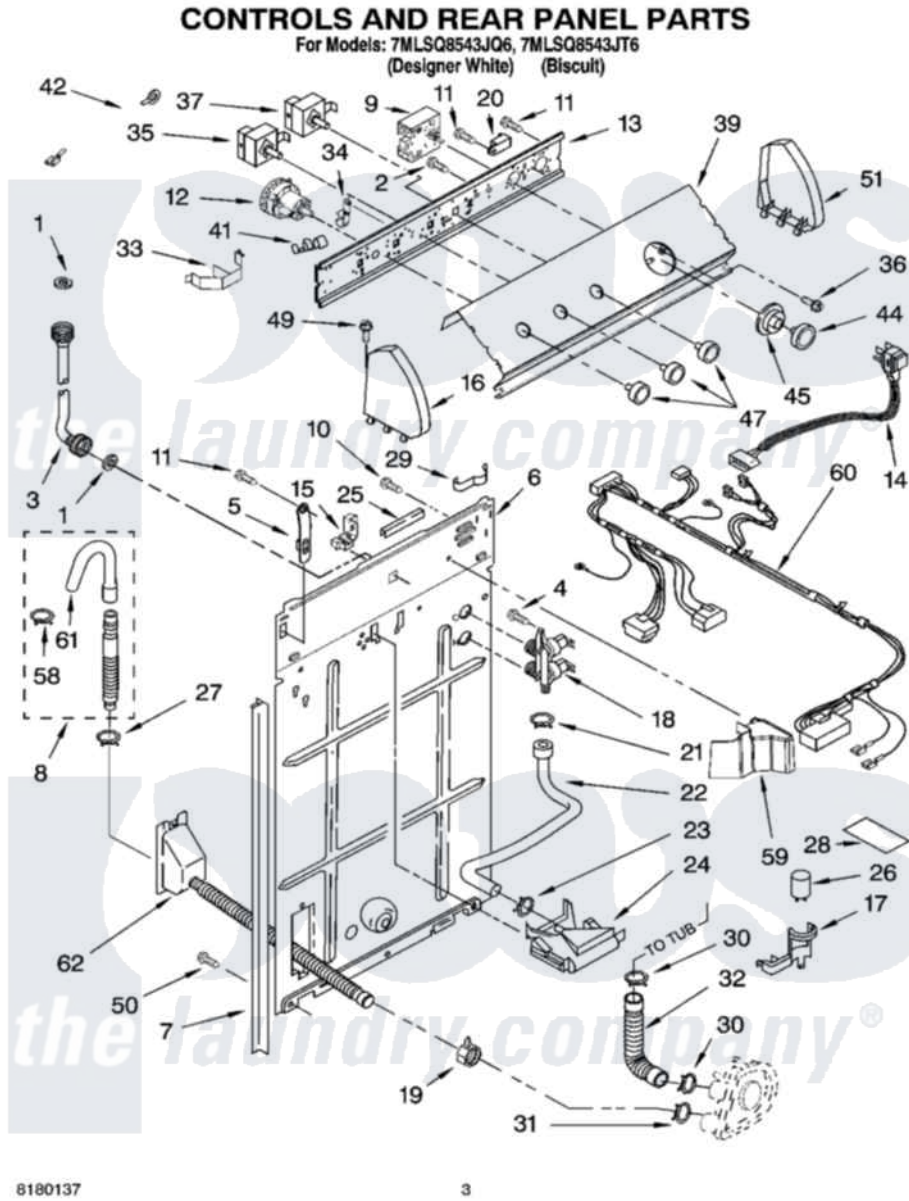

Whirlpool 7MLSQ8543JQ6 02 - CONTROLS AND REAR PANEL PARTS

Whirlpool [Residential Whirlpool 7MLSQ8543JQ6 Washer Parts](#) Parts Diagram 02 - CONTROLS AND REAR PANEL PARTS

[Click on the part number to view part](#)

Item	Original Part Number	Replaced By	Status	Part Description
1	3976300	16123		Washer Inlet-Hose Miscellaneous Parts Must be Ordered Separately.
2	3179795			Screw, Ground
3	3949374	89503		Hose-Inlet
"	3949375	89503		Hose-Inlet
4	9740848			Screw, Mixing Valve Mounting
5	8318255	8568314		Strap, Console
6	8318405			Panel, Rear
7	62747			Pad, Rear Panel
8	3951609	285664		Hose
"	661577	285666		Hose
"	3357090	285702		Hose
9	3953321			Timer, Control
10	3351614			Screw, Gearcase Cover Mounting
11	00767			Screw, 8A X 3/8 HeX Washer