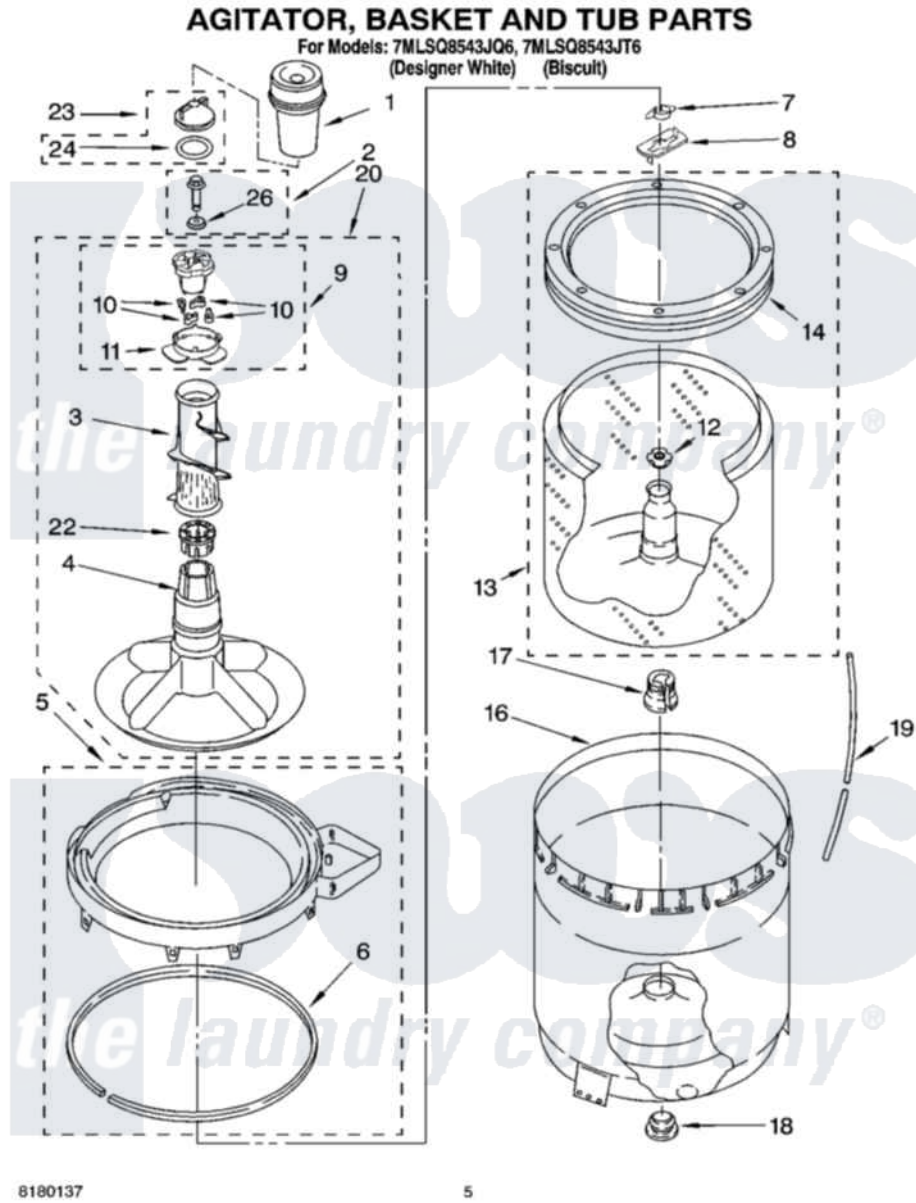

# Whirlpool 7MLSQ8543JQ6 03 - AGITATOR, BASKET AND TUB PARTS

Whirlpool Residential Whirlpool 7MLSQ8543JQ6 Washer Parts Parts Diagram 03 - AGITATOR, BASKET AND TUB PARTS

[Click on the part number to view part](#)

Item	Original Part Number	Replaced By	Status	Part Description
1	<a href="#">63580</a>			Dispenser, Fabric Softener
2	<a href="#">358237</a>			Screw And Washer
3	<a href="#">3363003</a>			Mover, Clothes
4	<a href="#">3951632</a>			Agitator
5	8528150	<a href="#">W10445870</a>		Ring-Tub
6	<a href="#">3976308</a>			Gasket, Tub Ring
7	<a href="#">3354845</a>			Clip, Agitator
8	3355921	<a href="#">8543666</a>		Washer, Agitator
9	3951682	<a href="#">285809</a>		Cam-Agitator
10	3366877	<a href="#">80040</a>		Dog-Agitator
11	<a href="#">3952374</a>			Bearing, Driven Cam
12	<a href="#">21366</a>			Nut, Spanner
13	8526017	<a href="#">W10389329</a>		Clothes Container, Assembly
14	8519788	<a href="#">387240</a>		Ring, Balance
16	<a href="#">63849</a>			Strain Relief, Power Cord
17	<a href="#">389140</a>			Tub Block, Basket Drive

18	<a href="#">383727</a>		Gasket, Centerpodt
19	3347780	<a href="#">353244</a>	Hose, Pressure Switch
20	<a href="#">3951744</a>		Agitator Assembly
22	<a href="#">3951608</a>		Spacer, Thrust
23	3354733	<a href="#">W10074580</a>	Cap, Barrier
24	3348855	<a href="#">W10072840</a>	Fabric Softener
26	<a href="#">3949550</a>		Washer