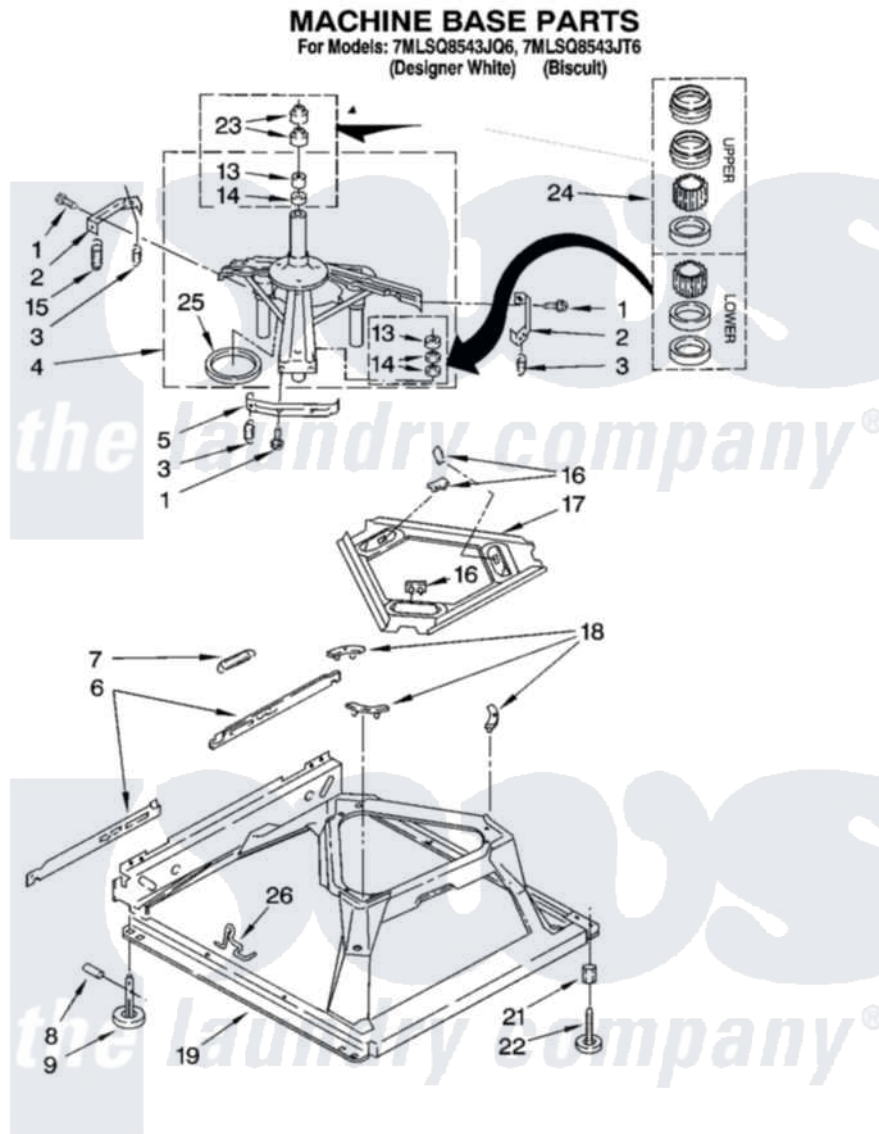

Whirlpool 7MLSQ8543JQ6 04 - MACHINE BASE PARTS

8180137

7

Whirlpool [Residential Whirlpool 7MLSQ8543JQ6 Washer Parts](#) Parts Diagram 04 - MACHINE BASE PARTS
Click on the part number to view part

Item	Original Part Number	Replaced By	Status	Part Description
1	3400076			Screw, Bracket Mounting
2	64067			Bracket, Spring Outer
3	63907			Spring, Suspension
4	3362087	280184		Support
5	64065			Bracket, Spring Outer
6	63466			Link, Leveling Mechanism
7	62597	8316845		Spring
8	62837			Pin, Knurled
9	62596	285244		Feet-Leveling
13	3347047	8546455		Bearing, Centerpost
14	357409	359449		Seal, Agitator Shaft
15	388492	W10250667		Spring, Counterweight
16	62568	285219		Pad
17	3946509			Plate, Suspension
18	3363660	285744		Pad
19	3946512	285771		Base

21	3359452		Nut, Lock
22	389102	W10001130	Foot, Leveling
23	356934	8577376	Seal, Centerpost
24	285203		Centerpost Bearing Kit
25	63134		Ring, Sound Deadening
26	63806	W10145155	Retainer, Suspension Spring