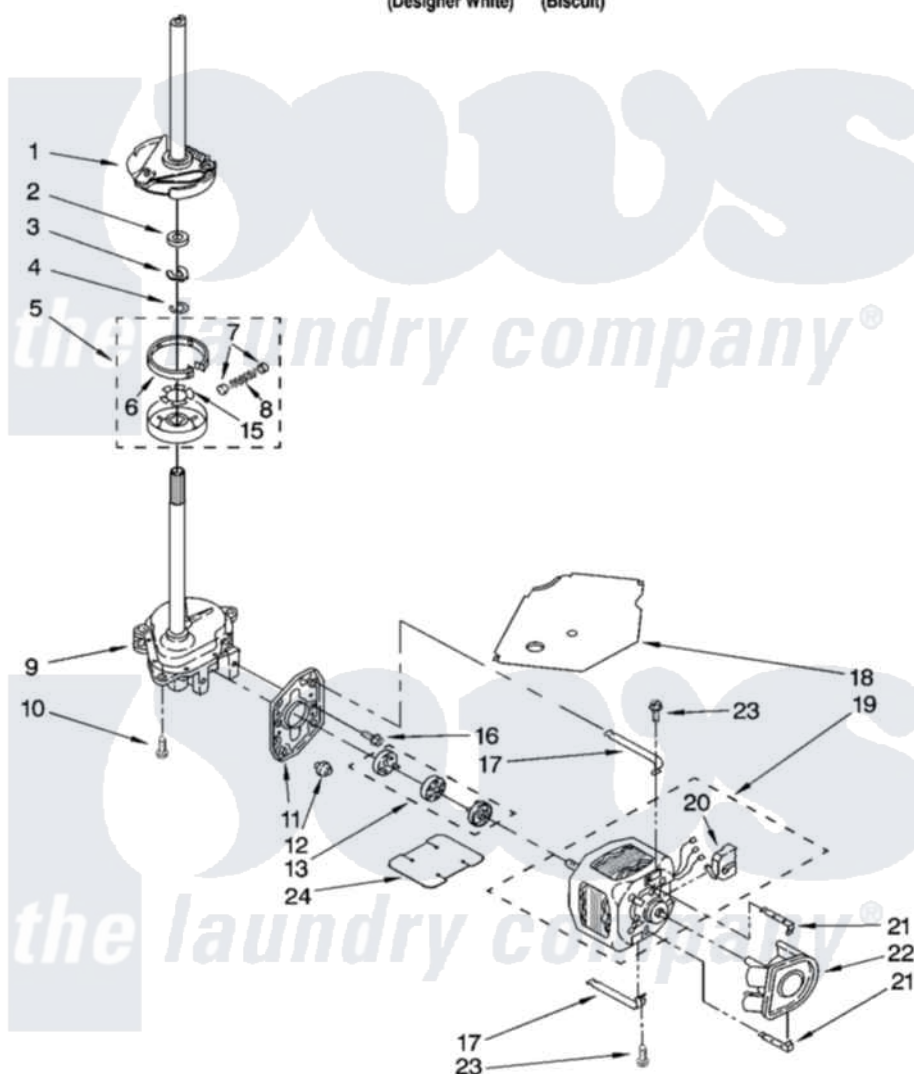

Whirlpool 7MLSQ8543JQ6 05 - BRAKE, CLUTCH, GEARCASE, MOTOR AND PUMP PARTS

BRAKE, CLUTCH, GEARCASE, MOTOR AND PUMP PARTS

For Models: 7MLSQ8543JQ6, 7MLSQ8543JT6
(Designer White) (Biscuit)

8

8180137

Whirlpool [Residential Whirlpool 7MLSQ8543JQ6 Washer Parts](#) Parts Diagram 05 - BRAKE, CLUTCH, GEARCASE, MOTOR AND PUMP PARTS

[Click on the part number to view part](#)

Item	Original Part Number	Replaced By	Status	Part Description
1	388952	285792		Basketdrive
2	63292			Washer, Spin Tube Thrust
3	62697	W10080230		Ring, Spin Tube Support
4	63283	285353		Ring
5	3951311	285785		Clutch
6	3951308	285790		Lining
7	62646			Cap, Clutch Spring
8	3946792			Spring And Damper Assembly
9	8532118	3360629		Gearcase
10	3357334	3400516		Screw Anti-Rattle
11	62611			Plate, Motor Mount To Gearcase
12	62691			Grommet, Motor
13	285753	285753A		Coupling
15	3355454			Clip, Main Drive

16	3400516		Screw Anti-Rattle
17	3349637	W10086010	Retainer, Motor
18	3362089		Shield, Tub To Motor
19	8528157	661600	Motor, Main Drive
20	3952056		Switch, Main Drive Motor
21	8546127		Retainer, Pump
22	3363394		Pump
23	3387485	273556	Screw, 10-16 X 5/8
24	8316060		Shield, Tub To Motor