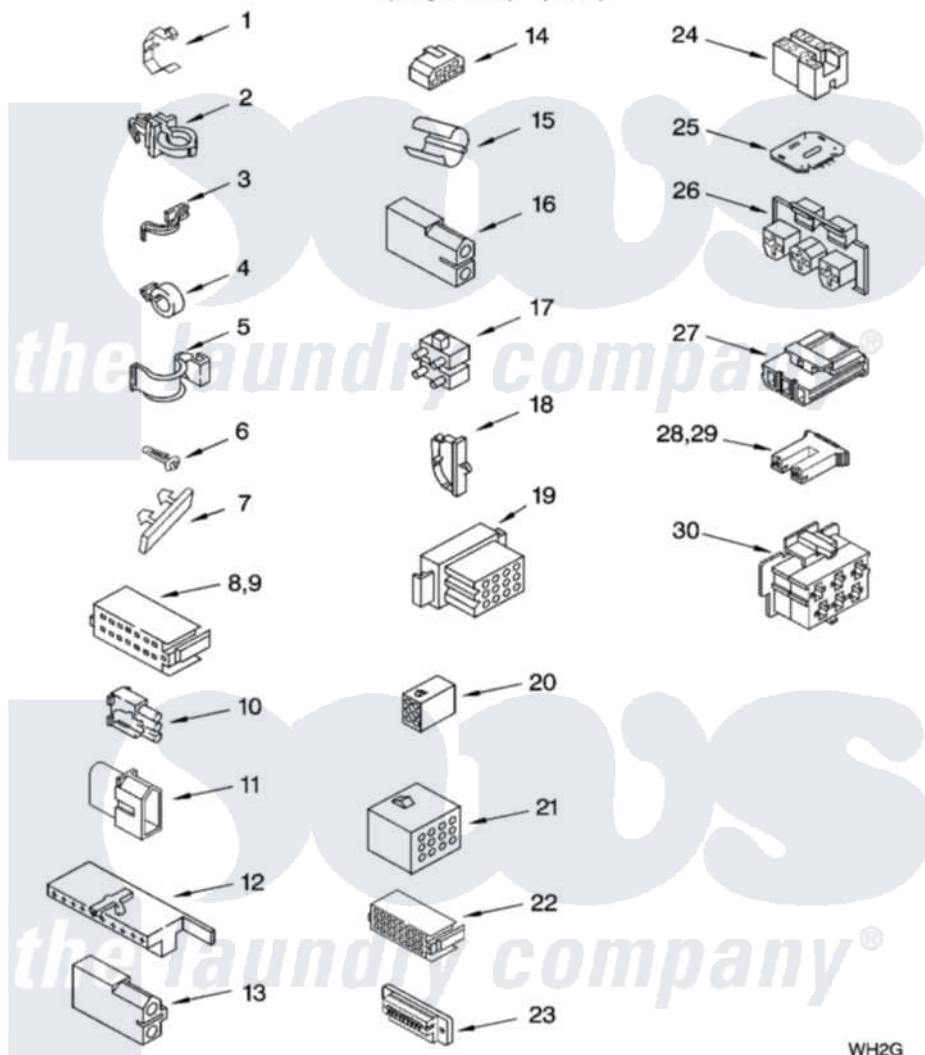

# Whirlpool 7MLSQ8543JQ6 06 - WIRING HARNESS PARTS

## WIRING HARNESS PARTS

For Models: 7MLSQ8543JQ6, 7MLSQ8543JT6  
(Designer White) (Biscuit)

WH2G

8180137

9

Whirlpool [Residential Whirlpool 7MLSQ8543JQ6 Washer Parts](#) Parts Diagram 06 - WIRING HARNESS PARTS

[Click on the part number to view part](#)

Item	Original Part Number	Replaced By	Status	Part Description
1	<a href="#">3349557</a>			Retainer, Harness
2	388498		Not Available	Clip, Harness
3	3347812	<a href="#">8528351</a>		Clip
4	3352501	<a href="#">8559320</a>		Restraint, Hose
5	<a href="#">90016</a>			Clip, Pressure Switch Hose
6	3390496	<a href="#">8281256</a>		Clip, Harness
7	<a href="#">389379</a>			Retainer, Side To Feature Panel
8	<a href="#">352090</a>			Timer, Block Disconnect
9	<a href="#">352089</a>			Timer, Block Disconnect
10	<a href="#">62889</a>			Receptacle, Terminal
11	<a href="#">353424</a>			Plug, Terminal
12	<a href="#">62505</a>			Block, Disconnect
13	3348075			Block, Disconnect (Motor 3 Speed) (Use Term. 94613 Or 94614)
14	<a href="#">3347243</a>			Block, Disconnect

15	<a href="#">63523</a>		Harness, Protector
16	<a href="#">717252</a>		Receptacle, Terminal
17	387566		Plug, Terminal (4-Way) (Power Cord) (Use M3 Screws)
18	<a href="#">3352944</a>		Clip, Harness
19	3390423	Not Available	Block, Disconnect (12-Way) (Timer) (Use Term. 94613)
20	3347730	Not Available	Receptacle, (6-Way) (Use Term. 94613)
21	388818		Plug, Terminal (12-Way) (Use Term. 94613 Or 94614)
22	3369366	Not Available	Timer, Block Disconnect (Black) (Amp) (Use Term. 3369365)
23	3349494		Connector, Etc
24	60687		Connector, Relay (Use Term. 308569)
25	3407125	<a href="#">3955728</a>	Control, Etc
26	3948617	<a href="#">2172937</a>	Connector
27	<a href="#">3360056</a>		Connector
28	<a href="#">3354925</a>		Block, Connector
29	<a href="#">3354926</a>		Block, Connector
30	3948615	Not Available	Connector (T.P.A.) (6-Circuit) (Temp. Switch) (Use Term. 3948619 OR 3948620.)