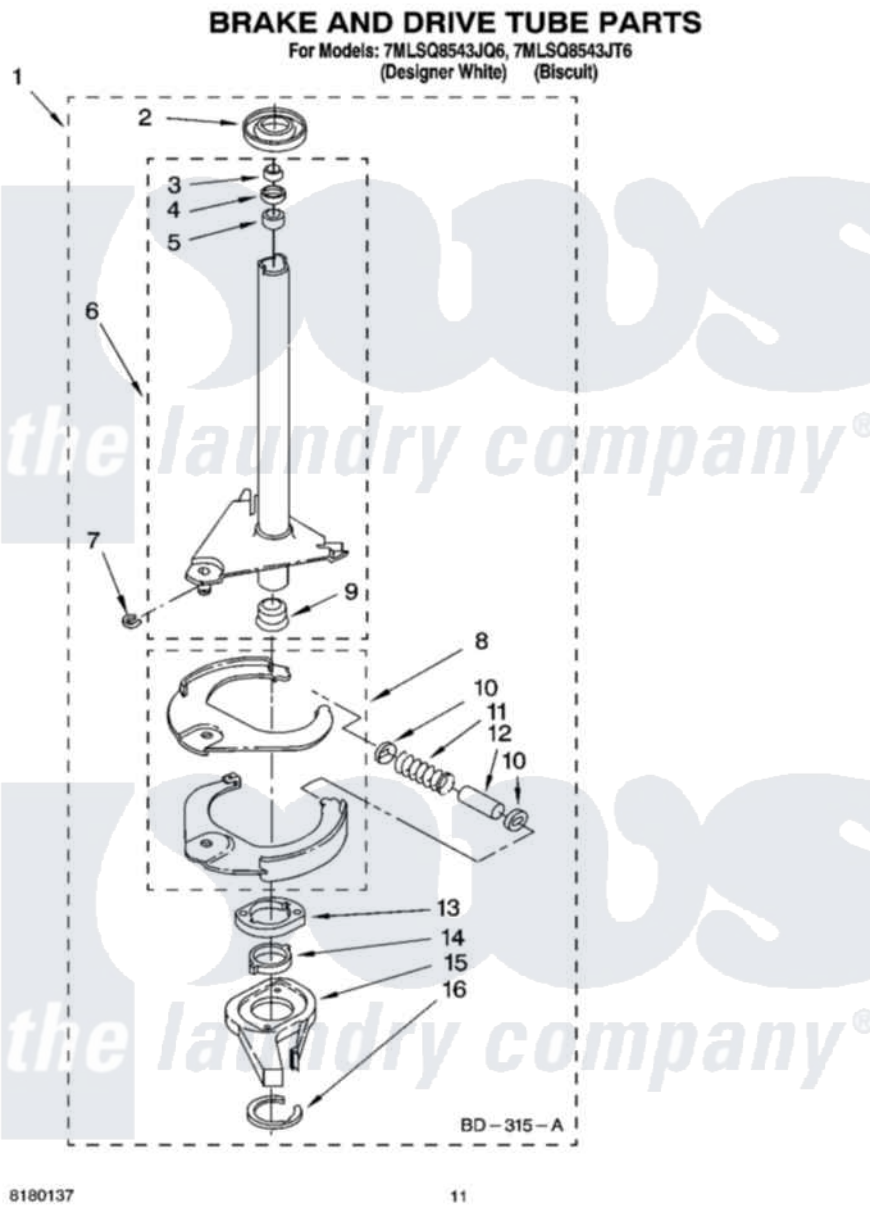

Whirlpool 7MLSQ8543JQ6 07 - BRAKE AND DRIVE TUBE PARTS

8180137

11

Whirlpool [Residential Whirlpool 7MLSQ8543JQ6 Washer Parts](#) Parts Diagram 07 - BRAKE AND DRIVE TUBE PARTS
Click on the part number to view part

Item	Original Part Number	Replaced By	Status	Part Description
1	388952	285792		Basketdrive
2	62658			Ring, Thrust
3	91939			Seal, Shaft
4	356427			Seal, Spin Pinion
5	356937			Spacer, Drive Tube
6	64027	64208		Tube-Spin
7	64035	W10083190		Ring, Retaining
8	64232	285438		Shoe-Brake
9	62703	8546462		"T" Bearing, Spin Tube
10	62648	285658		Sleeve
11	387806		Not Available	Spring, Brake
12	62909	285658		Sleeve
13	63023	8546461		Cam, Brake Release
14	63022			Sleeve, Cam
15	64194	285790		Lining
16	90368	W10083200		Ring, Retaining

" N/A

Not Available

FOLLOWING PARTS NOT
ILLUSTRATED

" [285208](#)

Lubricant