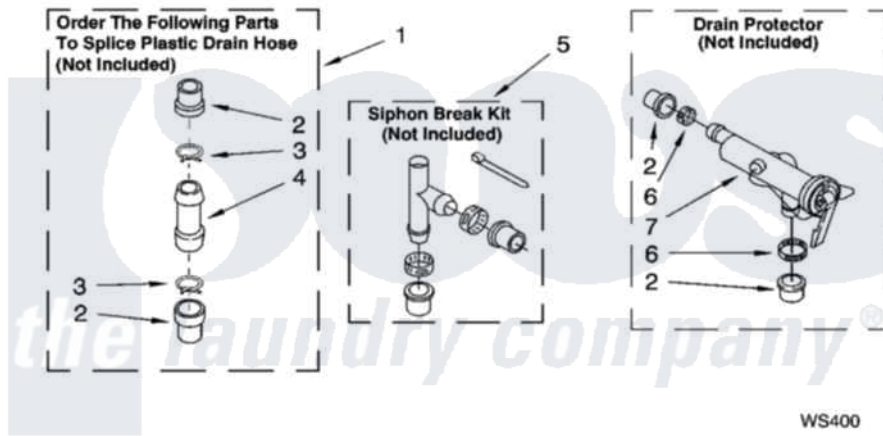

WATER SYSTEM PARTS

For Models: 7MLSQ8543JQ6, 7MLSQ8543JT6
(Designer White) (Biscuit)

8180137

13

Whirlpool Residential Whirlpool 7MLSQ8543JQ6 Washer Parts Parts Diagram 09 - WATER SYSTEM PARTS
Click on the part number to view part

Item	Original Part Number	Replaced By	Status	Part Description
1	285442			Water System Parts
2	285321			Water System Parts
3	370447	285655		Clamp, Hose
4	16272			Connector, Straight
5	285320			Water System Parts
6	65349	285655		Clamp, Hose
7	367031			Water System Parts