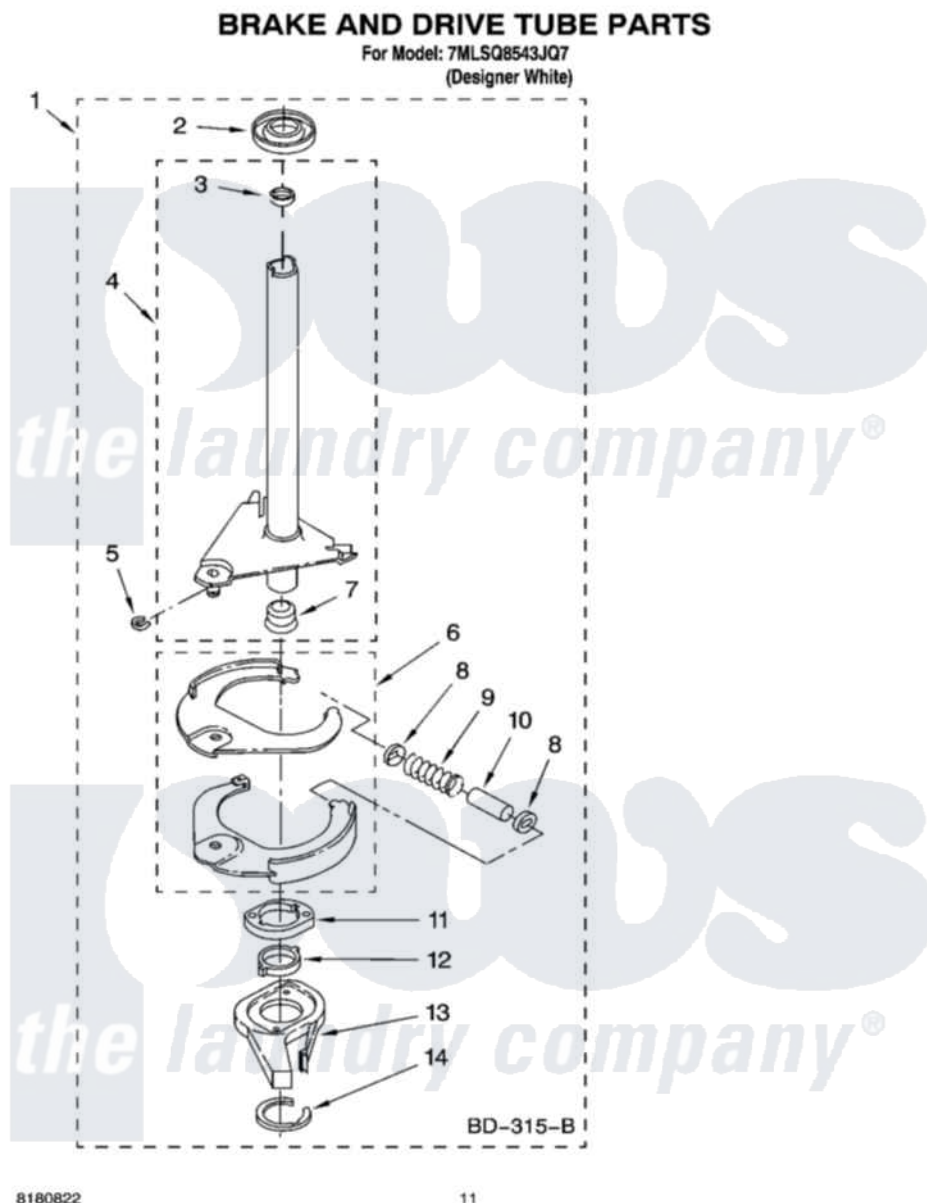

Whirlpool 7MLSQ8543JQ7 07 - BRAKE AND DRIVE TUBE PARTS

8180822

11

Whirlpool [Residential Whirlpool 7MLSQ8543JQ7 Washer Parts](#) Parts Diagram 07 - BRAKE AND DRIVE TUBE PARTS

[Click on the part number to view part](#)

Item	Original Part Number	Replaced By	Status	Part Description
1	388952	285792		Basketdrive
2	62658			Ring, Thrust
3	356427			Seal, Spin Pinion
4	64027	64208		Tube-Spin
5	64035	W10083190		Ring, Retaining
6	64232	285438		Shoe-Brake
7	62703	8546462		"T" Bearing, Spin Tube
8	3353956	285658		Sleeve
9	387806		Not Available	Spring, Brake
10	3355360	285658		Sleeve
11	661516	8546461		Cam, Brake Release
12	63022			Sleeve, Cam
13	64194	285790		Lining
14	90368	W10083200		Ring, Retaining
"	BLANK		Not Available	Following Parts Not Illustrated
"	285208			Lubricant