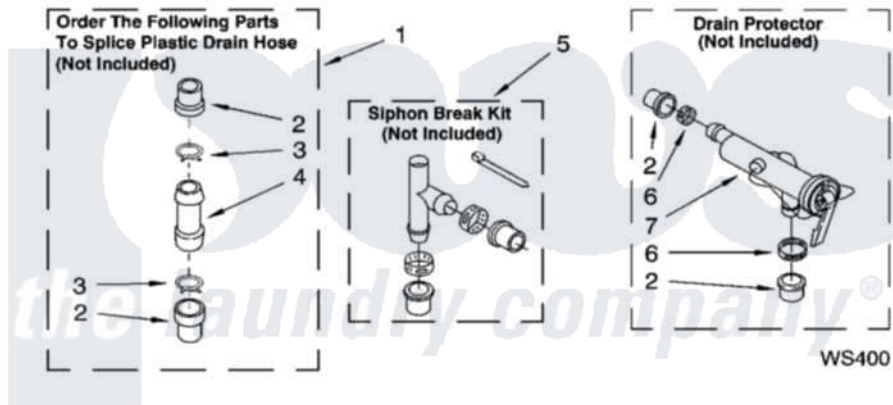

**WATER SYSTEM PARTS**

For Model: 7MLSQ8543JQ7  
(Designer White)

8180822

13

Whirlpool [Residential Whirlpool 7MLSQ8543JQ7 Washer Parts](#) Parts Diagram 09 - WATER SYSTEM PARTS  
Click on the part number to view part

| Item | Original Part Number   | Replaced By            | Status | Part Description    |
|------|------------------------|------------------------|--------|---------------------|
| 1    | <a href="#">285442</a> |                        |        | Water System Parts  |
| 2    | <a href="#">285321</a> |                        |        | Water System Parts  |
| 3    | 370447                 | <a href="#">285655</a> |        | Clamp, Hose         |
| 4    | <a href="#">16272</a>  |                        |        | Connector, Straight |
| 5    | <a href="#">285320</a> |                        |        | Water System Parts  |
| 6    | 65349                  | <a href="#">285655</a> |        | Clamp, Hose         |
| 7    | <a href="#">367031</a> |                        |        | Water System Parts  |