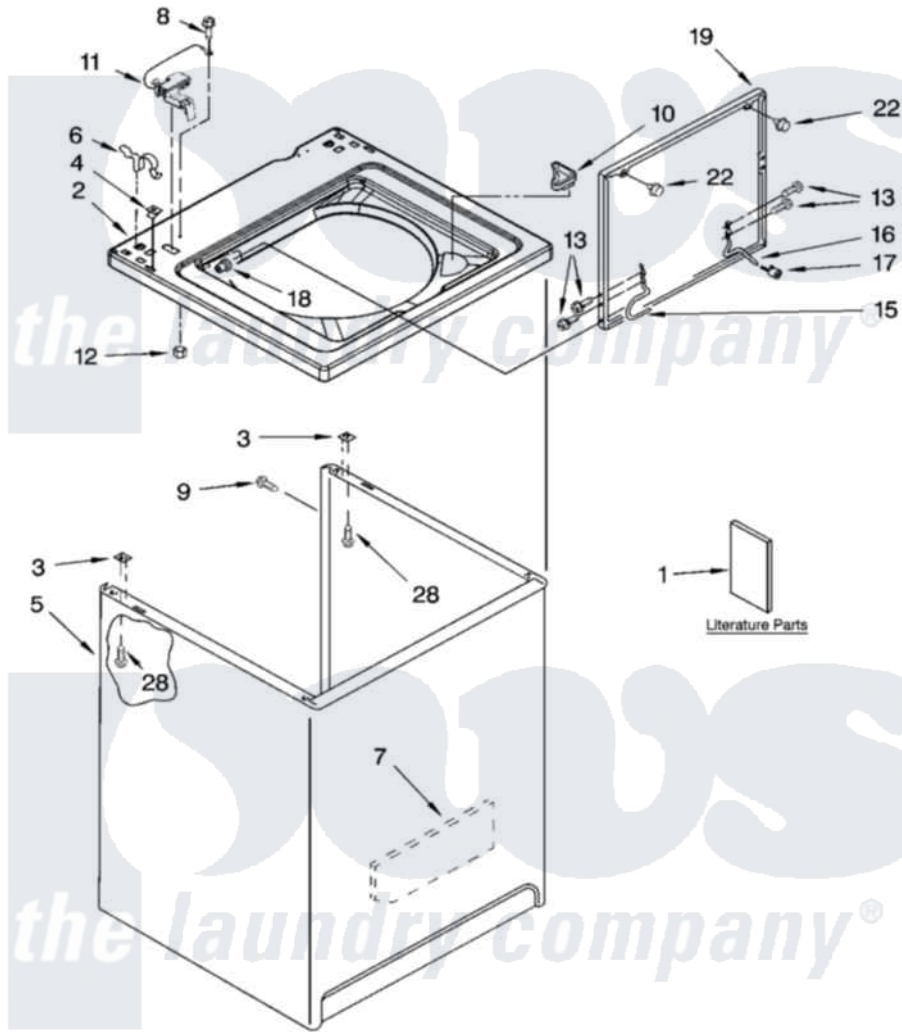

Whirlpool 7MLSQ8543JT6 01 - TOP AND CABINET PARTS

TOP AND CABINET PARTS

For Models: 7MLSQ8543JQ6, 7MLSQ8543JT6
(Designer White) (Biscuit)

AUTOMATIC
WASHER

10-03 Litho in U.S.A. (drd)

1

Part No. 8180137

Whirlpool [Residential Whirlpool 7MLSQ8543JT6 Washer Parts](#) Parts Diagram 01 - TOP AND CABINET PARTS
Click on the part number to view part

Item	Original Part Number	Replaced By	Status	Part Description
1	LIT3954763		Not Available	Literature Parts (Installation Instructions)
"	LIT8539737		Not Available	Literature Parts (Use & Care Guide)
"	LIT8539772		Not Available	Literature Parts (Energy Guide (Mexico))
"	LIT8543821		Not Available	Literature Parts (Wiring Diagram)
2	8318064			Top
"	8318066			Top
3	62750			Spacer, Cabinet To Top (4)
4	357213			Nut, Push-In
5	63424			Cabinet
"	3954357			Cabinet
6	62780			Clip, Top And Cabinet And Rear Panel
7	3976348			Absorber, Sound
8	3351614			Screw, Gearcase Cover Mounting

9	3357011	308685	Side Trim)
10	3362952		Dispenser, Bleach
11	8318084		Switch, Lid
12	3400901	680762	Nut
13	3351355	W10119828	Screw, Lid Hinge Mounting
15	8318088		Hinge, Lid
16	54583		Hinge, Lid
17	19119		Bumper, Lid Hinge
18	21258		Bearing, Lid Hinge
19	8557513	3957617	Lid
"	8557514	3957618	Lid
22	9724509		Bumper, Lid
28	3390631		Screw, 10-16 X 3/8