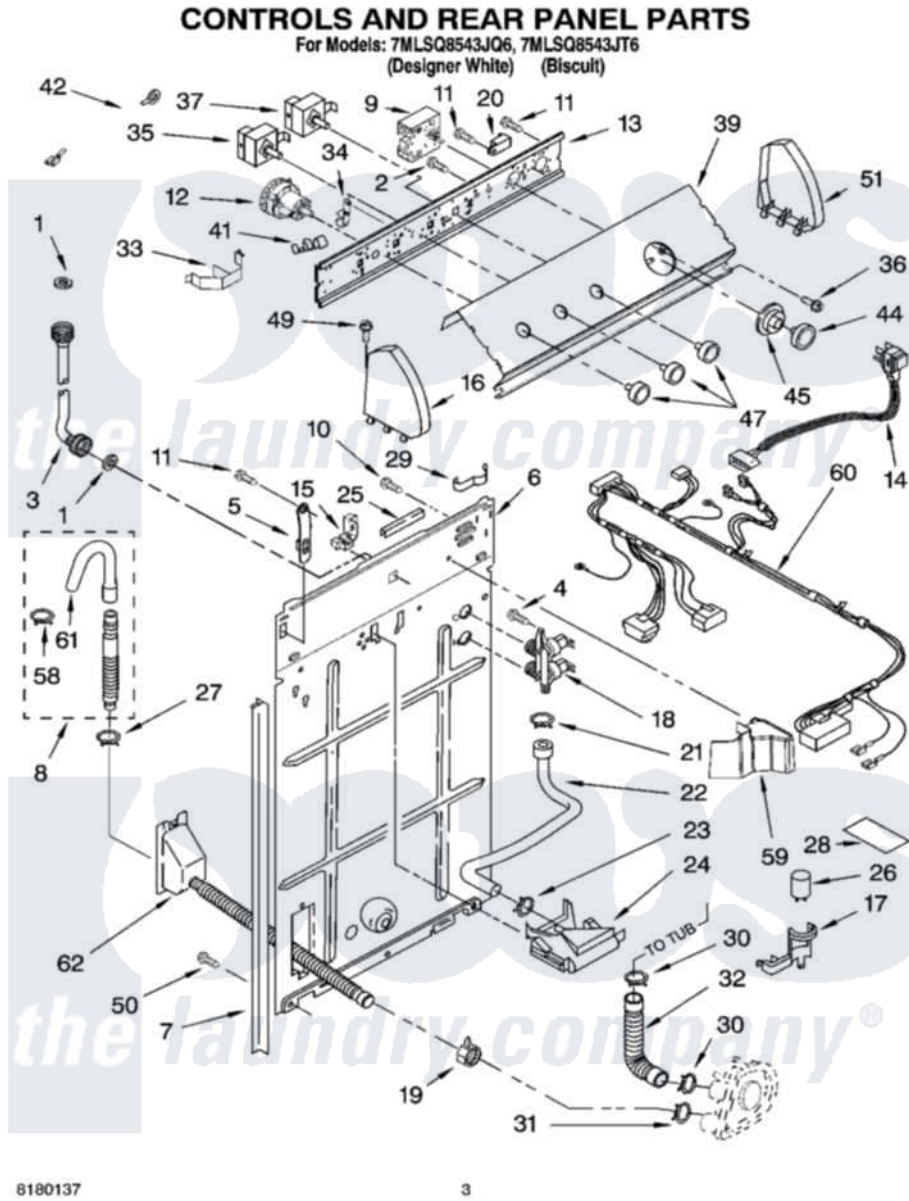

# Whirlpool 7MLSQ8543JT6 02 - CONTROLS AND REAR PANEL PARTS

Whirlpool [Residential Whirlpool 7MLSQ8543JT6 Washer Parts](#) Parts Diagram 02 - CONTROLS AND REAR PANEL PARTS

[Click on the part number to view part](#)

Item	Original Part Number	Replaced By	Status	Part Description
1	3976300	<a href="#">16123</a>		Washer Inlet-Hose Miscellaneous Parts Must be Ordered Separately.
2	<a href="#">3179795</a>			Screw, Ground
3	3949374	<a href="#">89503</a>		Hose-Inlet
"	3949375	<a href="#">89503</a>		Hose-Inlet
4	<a href="#">9740848</a>			Screw, Mixing Valve Mounting
5	8318255	<a href="#">8568314</a>		Strap, Console
6	<a href="#">8318405</a>			Panel, Rear
7	<a href="#">62747</a>			Pad, Rear Panel
8	3951609	<a href="#">285664</a>		Hose
"	661577	<a href="#">285666</a>		Hose
"	3357090	<a href="#">285702</a>		Hose
9	<a href="#">3953321</a>			Timer, Control
10	<a href="#">3351614</a>			Screw, Gearcase Cover Mounting
11	<a href="#">00767</a>			Screw, 8A X 3/8 HeX Washer