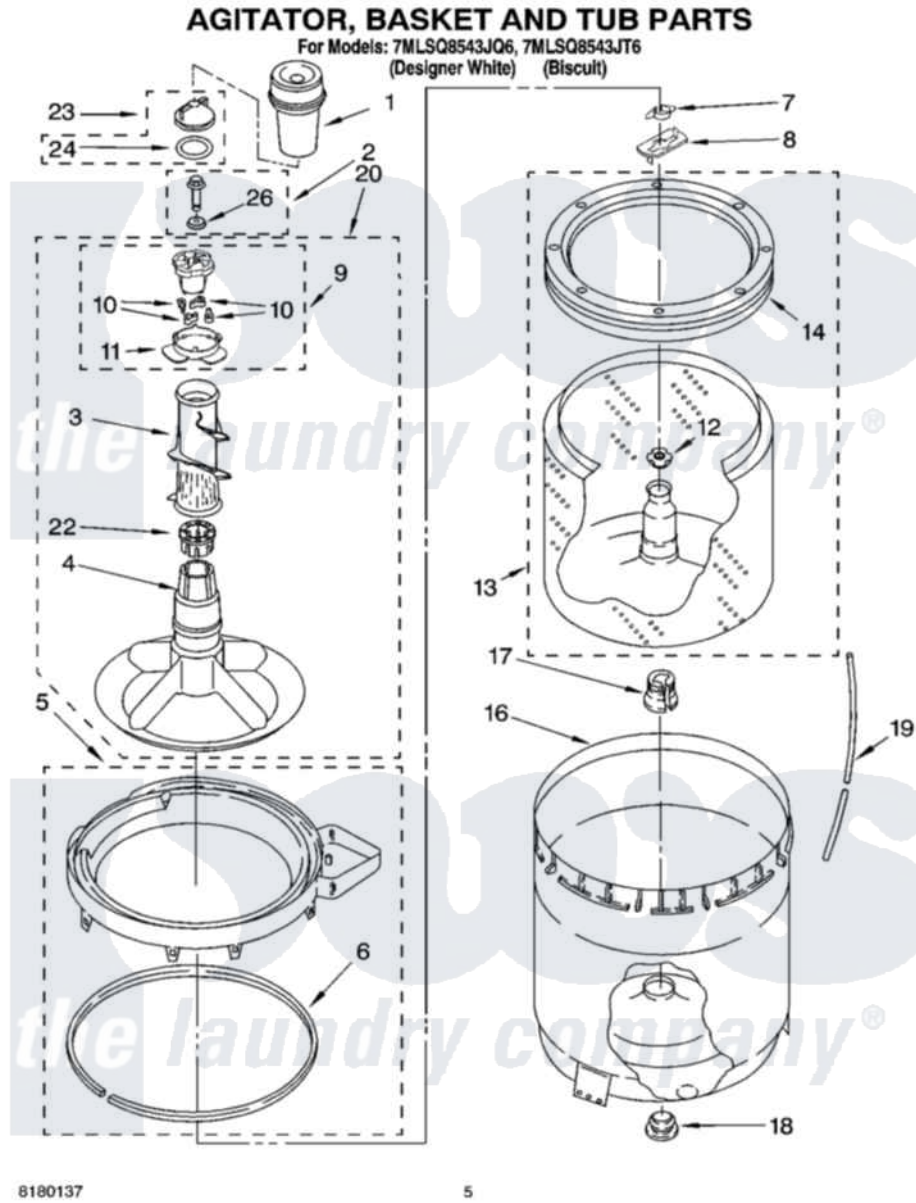

Whirlpool 7MLSQ8543JT6 03 - AGITATOR, BASKET AND TUB PARTS

Whirlpool Residential Whirlpool 7MLSQ8543JT6 Washer Parts Parts Diagram 03 - AGITATOR, BASKET AND TUB PARTS

[Click on the part number to view part](#)

Item	Original Part Number	Replaced By	Status	Part Description
1	63580			Dispenser, Fabric Softener
2	358237			Screw And Washer
3	3363003			Mover, Clothes
4	3951632			Agitator
5	8528150	W10445870		Ring-Tub
6	3976308			Gasket, Tub Ring
7	3354845			Clip, Agitator
8	3355921	8543666		Washer, Agitator
9	3951682	285809		Cam-Agitator
10	3366877	80040		Dog-Agitator
11	3952374			Bearing, Driven Cam
12	21366			Nut, Spanner
13	8526017	W10389329		Clothes Container, Assembly
14	8519788	387240		Ring, Balance
16	63849			Strain Relief, Power Cord
17	389140			Tub Block, Basket Drive

18	383727		Gasket, Centerpodt
19	3347780	353244	Hose, Pressure Switch
20	3951744		Agitator Assembly
22	3951608		Spacer, Thrust
23	3354733	W10074580	Cap, Barrier
24	3348855	W10072840	Fabric Softener
26	3949550		Washer