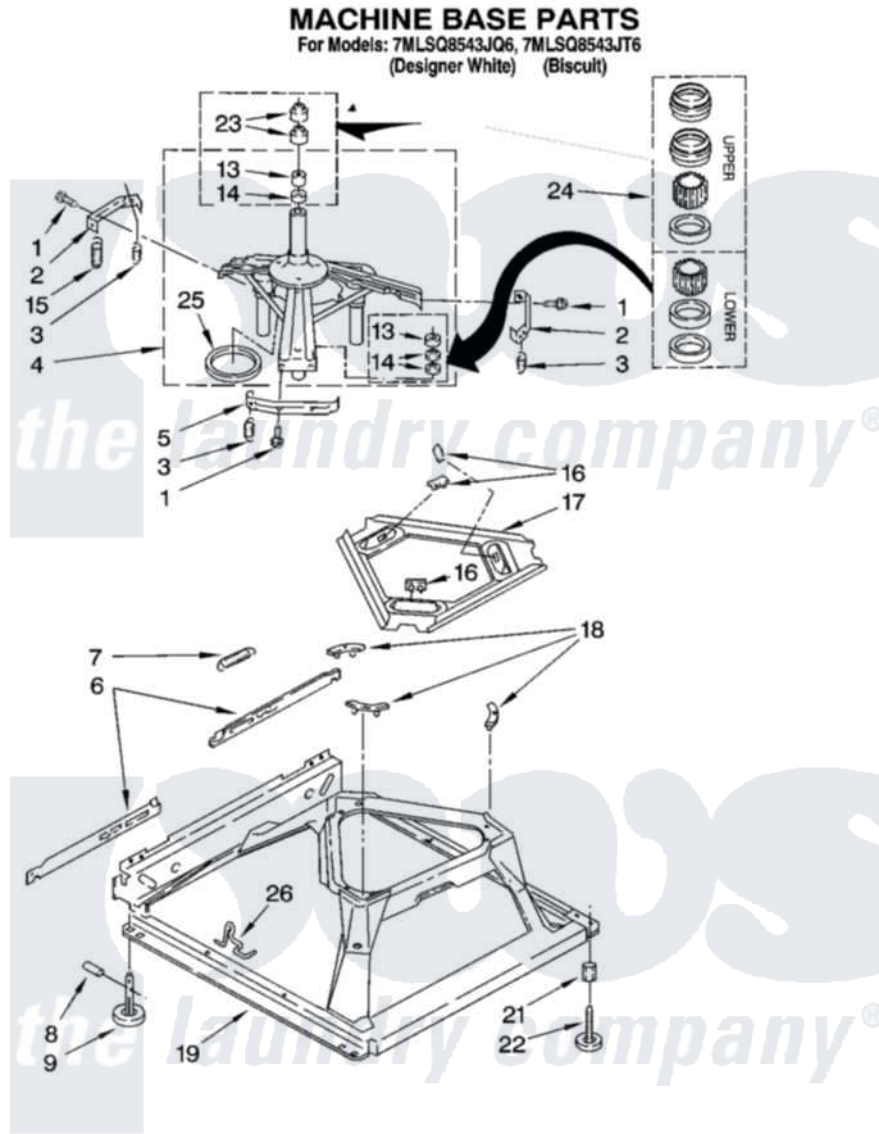

Whirlpool 7MLSQ8543JT6 04 - MACHINE BASE PARTS

8180137

7

Whirlpool [Residential Whirlpool 7MLSQ8543JT6 Washer Parts](#) Parts Diagram 04 - MACHINE BASE PARTS
Click on the part number to view part

Item	Original Part Number	Replaced By	Status	Part Description
1	3400076			Screw, Bracket Mounting
2	64067			Bracket, Spring Outer
3	63907			Spring, Suspension
4	3362087	280184		Support
5	64065			Bracket, Spring Outer
6	63466			Link, Leveling Mechanism
7	62597	8316845		Spring
8	62837			Pin, Knurled
9	62596	285244		Feet-Leveling
13	3347047	8546455		Bearing, Centerpost
14	357409	359449		Seal, Agitator Shaft
15	388492	W10250667		Spring, Counterweight
16	62568	285219		Pad
17	3946509			Plate, Suspension
18	3363660	285744		Pad
19	3946512	285771		Base

21	3359452		Nut, Lock
22	389102	W10001130	Foot, Leveling
23	356934	8577376	Seal, Centerpost
24	285203		Centerpost Bearing Kit
25	63134		Ring, Sound Deadening
26	63806	W10145155	Retainer, Suspension Spring