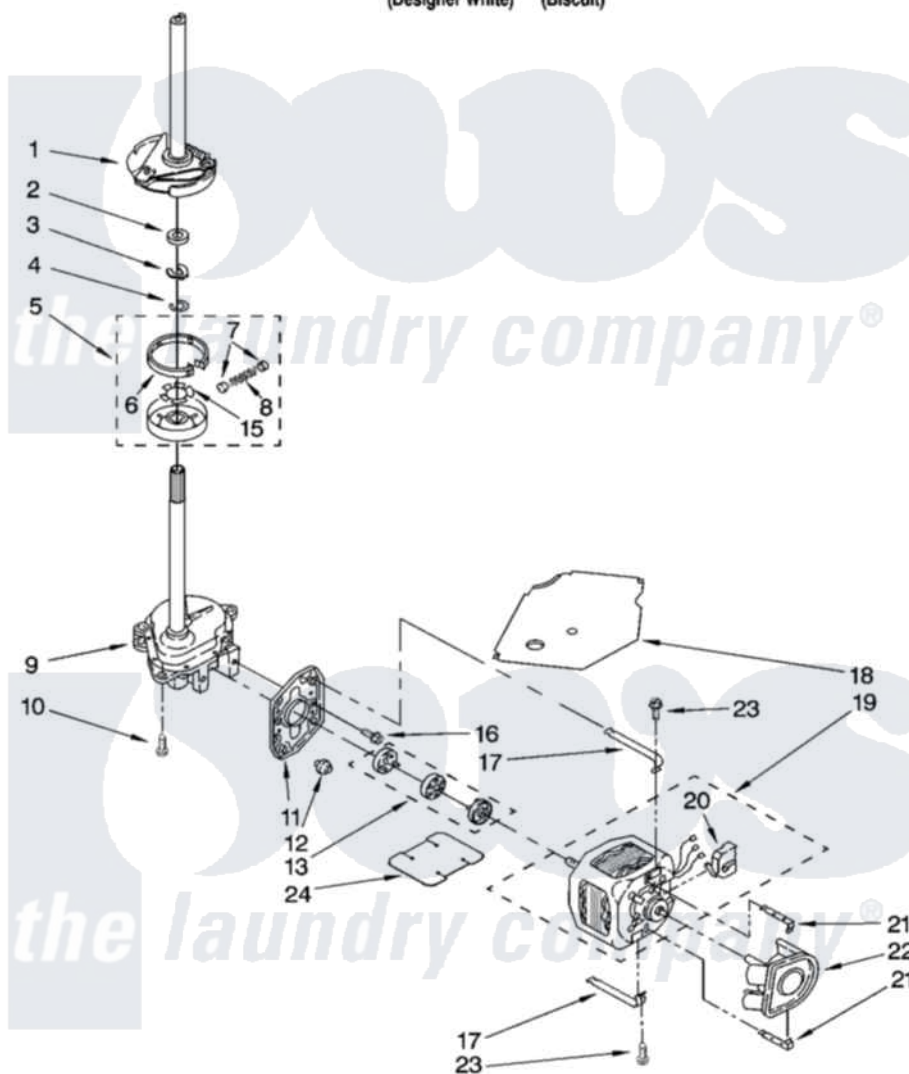

Whirlpool 7MLSQ8543JT6 05 - BRAKE, CLUTCH, GEARCASE, MOTOR AND PUMP PARTS

BRAKE, CLUTCH, GEARCASE, MOTOR AND PUMP PARTS

For Models: 7MLSQ8543JQ6, 7MLSQ8543JT6
(Designer White) (Biscuit)

8

8180137

Whirlpool [Residential Whirlpool 7MLSQ8543JT6 Washer Parts](#) Parts Diagram 05 - BRAKE, CLUTCH, GEARCASE, MOTOR AND PUMP PARTS

[Click on the part number to view part](#)

Item	Original Part Number	Replaced By	Status	Part Description
1	388952	285792		Basketdrive
2	63292			Washer, Spin Tube Thrust
3	62697	W10080230		Ring, Spin Tube Support
4	63283	285353		Ring
5	3951311	285785		Clutch
6	3951308	285790		Lining
7	62646			Cap, Clutch Spring
8	3946792			Spring And Damper Assembly
9	8532118	3360629		Gearcase
10	3357334	3400516		Screw Anti-Rattle
11	62611			Plate, Motor Mount To Gearcase
12	62691			Grommet, Motor
13	285753	285753A		Coupling
15	3355454			Clip, Main Drive

16	3400516		Screw Anti-Rattle
17	3349637	W10086010	Retainer, Motor
18	3362089		Shield, Tub To Motor
19	8528157	661600	Motor, Main Drive
20	3952056		Switch, Main Drive Motor
21	8546127		Retainer, Pump
22	3363394		Pump
23	3387485	273556	Screw, 10-16 X 5/8
24	8316060		Shield, Tub To Motor