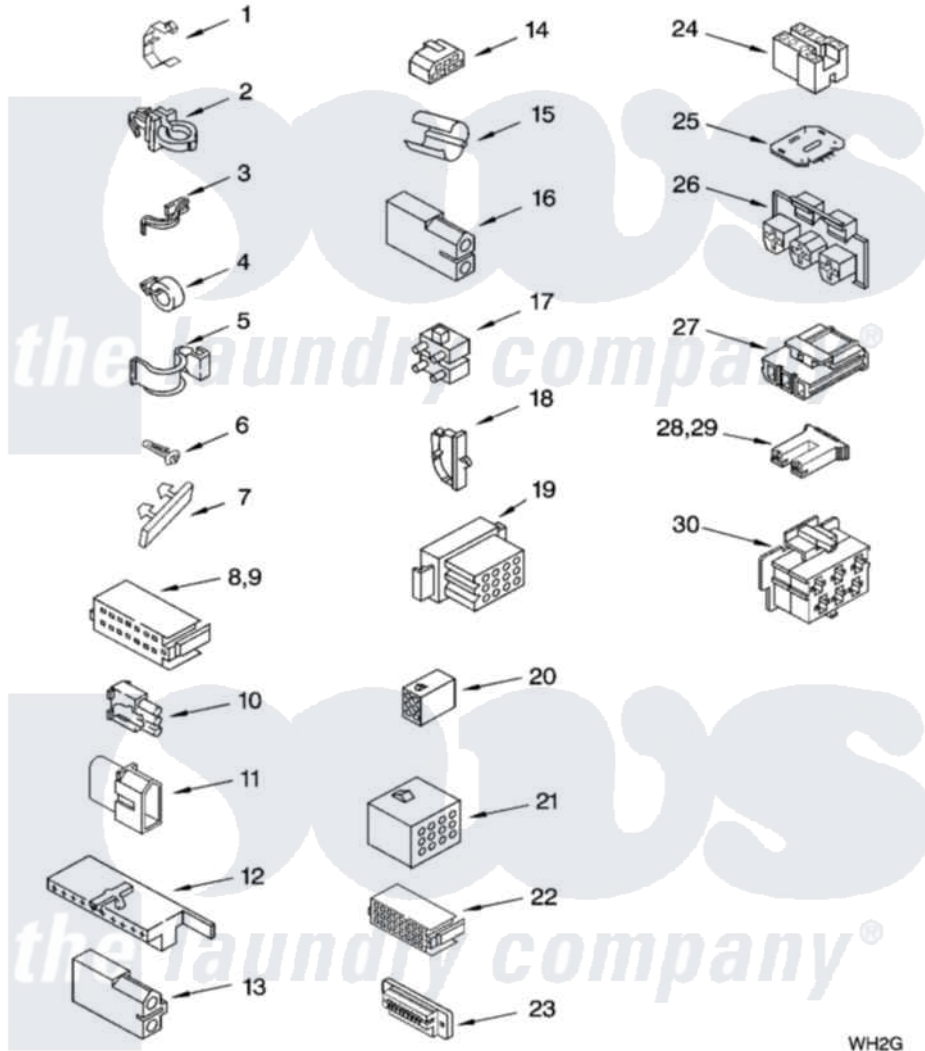

Whirlpool 7MLSQ8543JT6 06 - WIRING HARNESS PARTS

WIRING HARNESS PARTS

For Models: 7MLSQ8543JQ6, 7MLSQ8543JT6
(Designer White) (Biscuit)

WH2G

8180137

9

Whirlpool [Residential Whirlpool 7MLSQ8543JT6 Washer Parts](#) Parts Diagram 06 - WIRING HARNESS PARTS
Click on the part number to view part

Item	Original Part Number	Replaced By	Status	Part Description
1	3349557			Retainer, Harness
2	388498		Not Available	Clip, Harness
3	3347812	8528351		Clip
4	3352501	8559320		Restraint, Hose
5	90016			Clip, Pressure Switch Hose
6	3390496	8281256		Clip, Harness
7	389379			Retainer, Side To Feature Panel
8	352090			Timer, Block Disconnect
9	352089			Timer, Block Disconnect
10	62889			Receptacle, Terminal
11	353424			Plug, Terminal
12	62505			Block, Disconnect
13	3348075			Block, Disconnect (Motor 3 Speed) (Use Term. 94613 Or 94614)
14	3347243			Block, Disconnect

15	63523		Harness, Protector
16	717252		Receptacle, Terminal
17	387566		Plug, Terminal (4-Way) (Power Cord) (Use M3 Screws)
18	3352944		Clip, Harness
19	3390423	Not Available	Block, Disconnect (12-Way) (Timer) (Use Term. 94613)
20	3347730	Not Available	Receptacle, (6-Way) (Use Term. 94613)
21	388818		Plug, Terminal (12-Way) (Use Term. 94613 Or 94614)
22	3369366	Not Available	Timer, Block Disconnect (Black) (Amp) (Use Term. 3369365)
23	3349494		Connector, Etc
24	60687		Connector, Relay (Use Term. 308569)
25	3407125	3955728	Control, Etc
26	3948617	2172937	Connector
27	3360056		Connector
28	3354925		Block, Connector
29	3354926		Block, Connector
30	3948615	Not Available	Connector (T.P.A.) (6-Circuit) (Temp. Switch) (Use Term. 3948619 OR 3948620.)