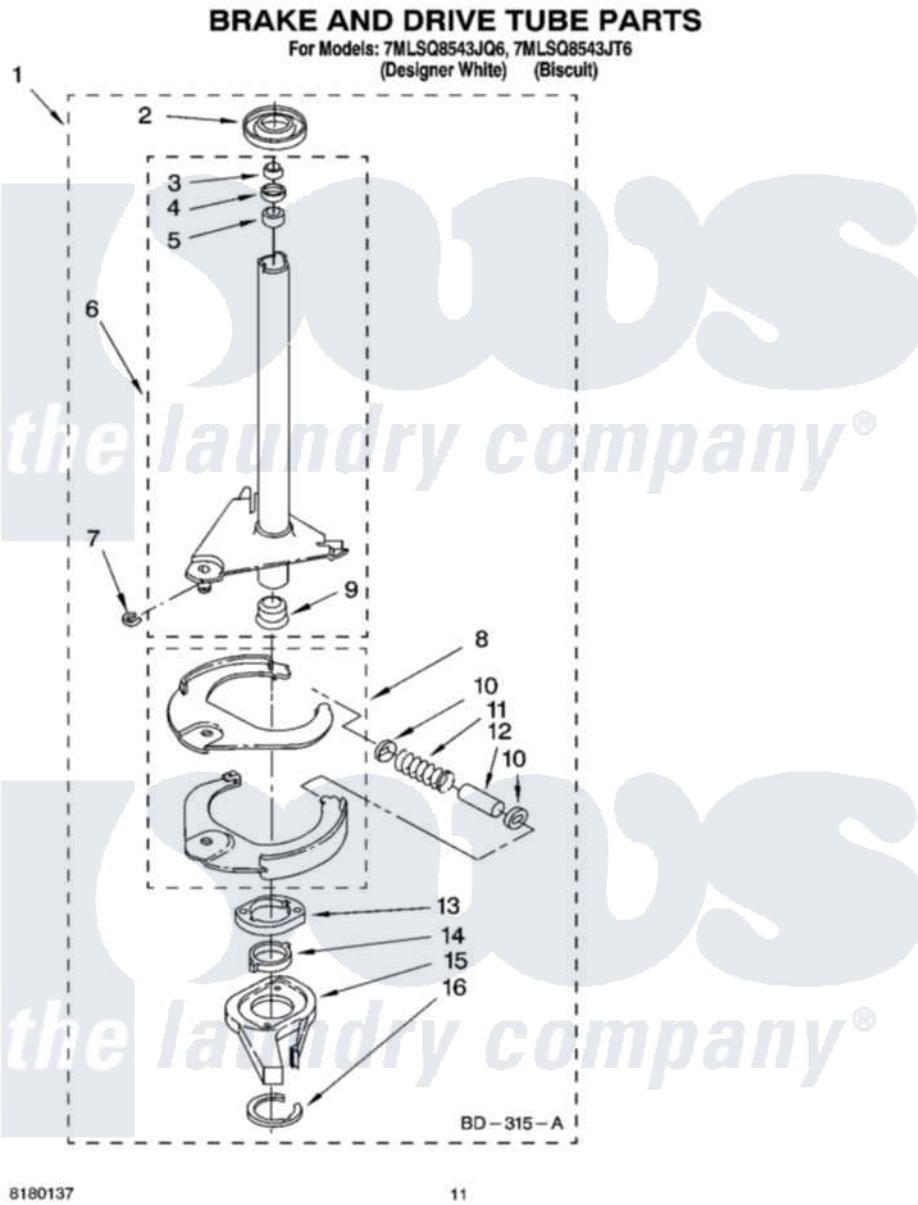

Whirlpool 7MLSQ8543JT6 07 - BRAKE AND DRIVE TUBE PARTS

8180137

11

Whirlpool [Residential Whirlpool 7MLSQ8543JT6 Washer Parts](#) Parts Diagram 07 - BRAKE AND DRIVE TUBE PARTS
Click on the part number to view part

Item	Original Part Number	Replaced By	Status	Part Description
1	388952	285792		Basketdrive
2	62658			Ring, Thrust
3	91939			Seal, Shaft
4	356427			Seal, Spin Pinion
5	356937			Spacer, Drive Tube
6	64027	64208		Tube-Spin
7	64035	W10083190		Ring, Retaining
8	64232	285438		Shoe-Brake
9	62703	8546462		"T" Bearing, Spin Tube
10	62648	285658		Sleeve
11	387806		Not Available	Spring, Brake
12	62909	285658		Sleeve
13	63023	8546461		Cam, Brake Release
14	63022			Sleeve, Cam
15	64194	285790		Lining
16	90368	W10083200		Ring, Retaining

" N/A

Not Available

FOLLOWING PARTS NOT
ILLUSTRATED

" [285208](#)

Lubricant