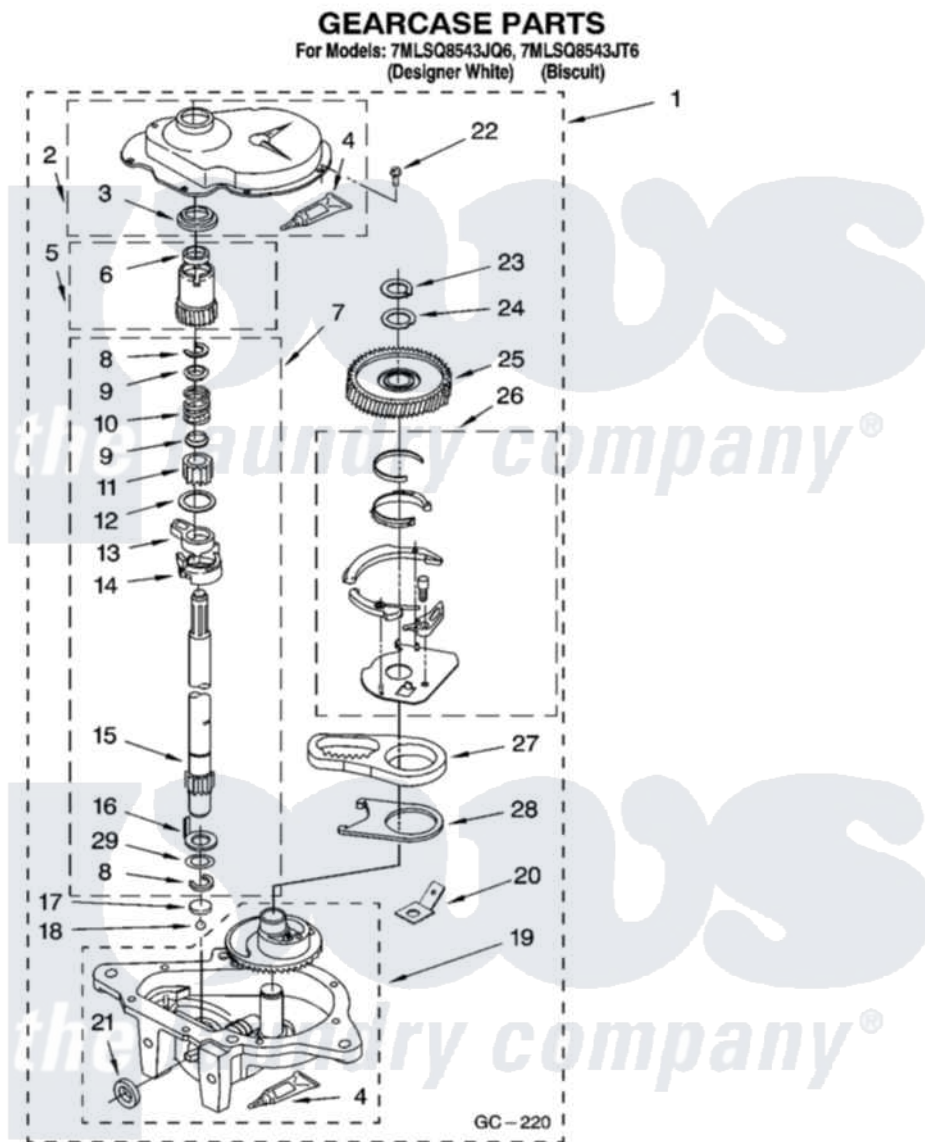

Whirlpool 7MLSQ8543JT6 08 - GEARCASE PARTS

12

8180137

Whirlpool Residential Whirlpool 7MLSQ8543JT6 Washer Parts Parts Diagram 08 - GEARCASE PARTS
Click on the part number to view part

Item	Original Part Number	Replaced By	Status	Part Description
1	8532118	3360629		Gearcase
2	285202			Cover, Gearcase
3	3349985			Seal, Gearcase Cover
4	285195			Sealer Sealer, Gasket
5	63320	285362		Gear and Pinon
6	356427			Seal, Spin Pinion
7	389387			Shaft, Agitator
8	90369		Not Available	Ring, Retaining (2)
9	62677			Retainer, Spring
10	62676			Spring, Agitator
11	63273	285509		Shaft, Agitator
12	62619			Washer, Agitator Gear
13	62580	285206		Cam-Agitator
14	62581	285206		Cam-Agitator
15	285509			Shaft, Agitator
16	62618			Washer, Cam Thrust

17	16018	285205	Bearing
18	85529	285205	Bearing
19	389230	285515	Gearcase
20	3949116	Not Available	BLOCK TAB, TERMINAL
21	285352		Seal Kit, Thrust Plug
22	3351614		Screw, Gearcase Cover Mounting
23	3362552	285765	Ring-Retrn
24	285735	285766	Washer Kit, Thrust
25	62570	285362	Gear and Pinon
26	388253	999516	Shelf-Glas
27	3349296	8546456	Rack, Connecting
28	62621		Actuator, Shift
29	388815		Washer, Intermediate 1 3976263 Miscellaneous Parts Bag 2 3976300 Washer, Inlet Hose 3 3366913 Clamp, Hose