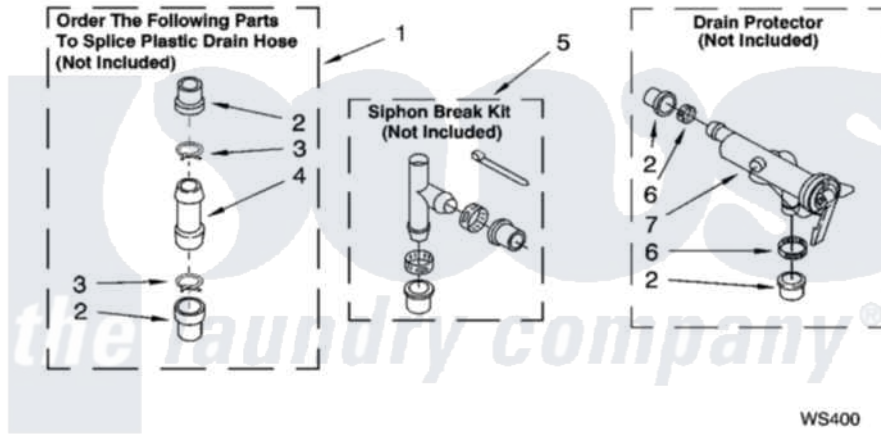

WATER SYSTEM PARTS

For Models: 7MLSQ8543JQ6, 7MLSQ8543JT6
(Designer White) (Biscuit)

8180137

13

Whirlpool [Residential Whirlpool 7MLSQ8543JT6 Washer Parts](#) Parts Diagram 09 - WATER SYSTEM PARTS
Click on the part number to view part

Item	Original Part Number	Replaced By	Status	Part Description
1	285442			Water System Parts
2	285321			Water System Parts
3	370447	285655		Clamp, Hose
4	16272			Connector, Straight
5	285320			Water System Parts
6	65349	285655		Clamp, Hose
7	367031			Water System Parts