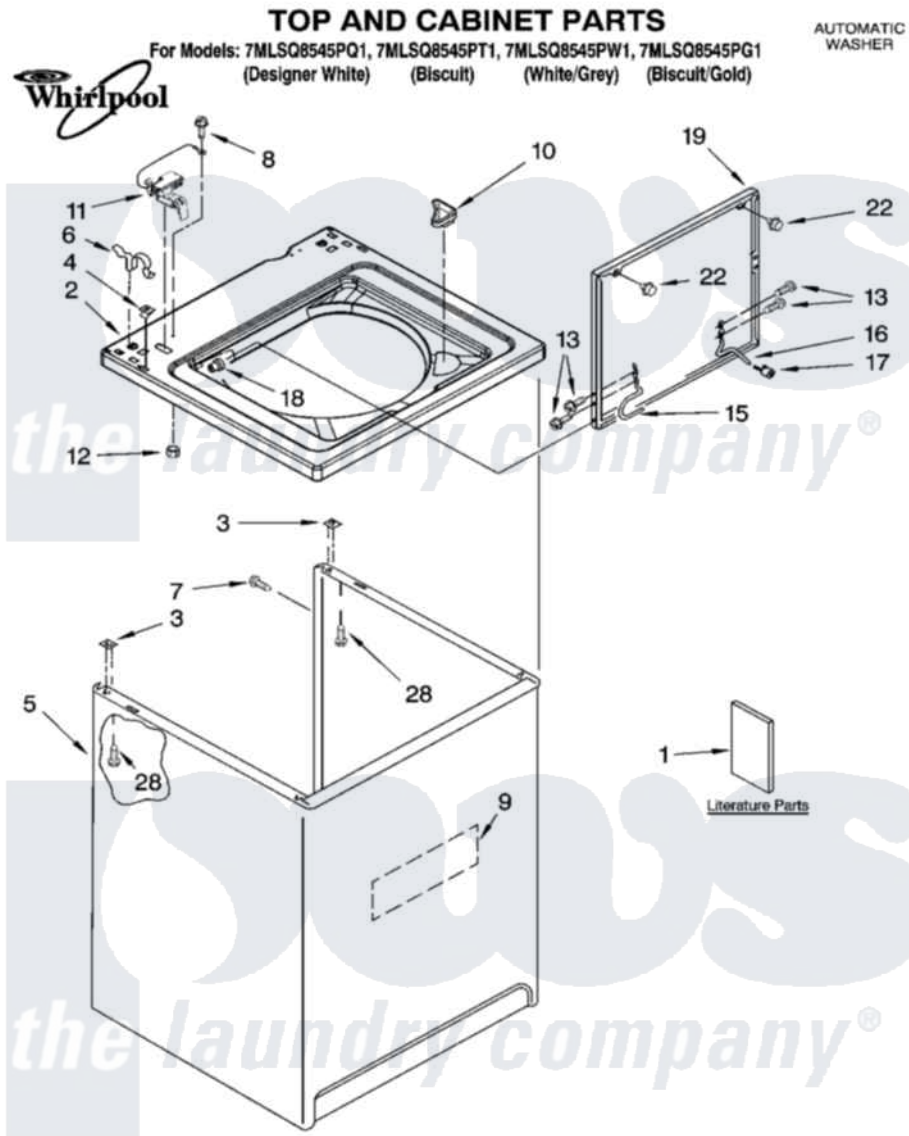

Whirlpool 7MLSQ8545PG1 01 - TOP AND CABINET PARTS

9-05 Litho in U.S.A. (awm)

1

Part No. 8180765

Whirlpool [Residential Whirlpool 7MLSQ8545PG1 Washer Parts](#) Parts Diagram 01 - TOP AND CABINET PARTS
Click on the part number to view part

Item	Original Part Number	Replaced By	Status	Part Description
1	W10071230		Not Available	Installation Instructions
"	8558603		Not Available	Feature Sheet
"	8539806		Not Available	Use & Care Guide
"	8558605		Not Available	Energy Guide (Mexico)
"	8542633		Not Available	Wiring Diagram
2	8318064			Top
"	8318066			Top
3	62750			Spacer, Cabinet To Top (4)
4	357213			Nut, Push-In
5	63424			Cabinet
"	3954357			Cabinet
6	62780			Clip, Top And Cabinet And Rear Panel
7	3357011	308685		Side Trim)
8	3351614			Screw, Gearcase Cover Mounting
9	3976348			Absorber, Sound

10	3362952		Dispenser, Bleach
11	8318084		Switch, Lid
12	8533959	680762	Nut
13	3351355	W10119828	Screw, Lid Hinge Mounting
15	8318088		Hinge, Lid
16	54583		Hinge, Lid
17	19119		Bumper, Lid Hinge
18	21258		Bearing, Lid Hinge
19	8557513	3957617	Lid
"	8557514	3957618	Lid
22	9724509		Bumper, Lid
28	3390631		Screw, 10-16 X 3/8