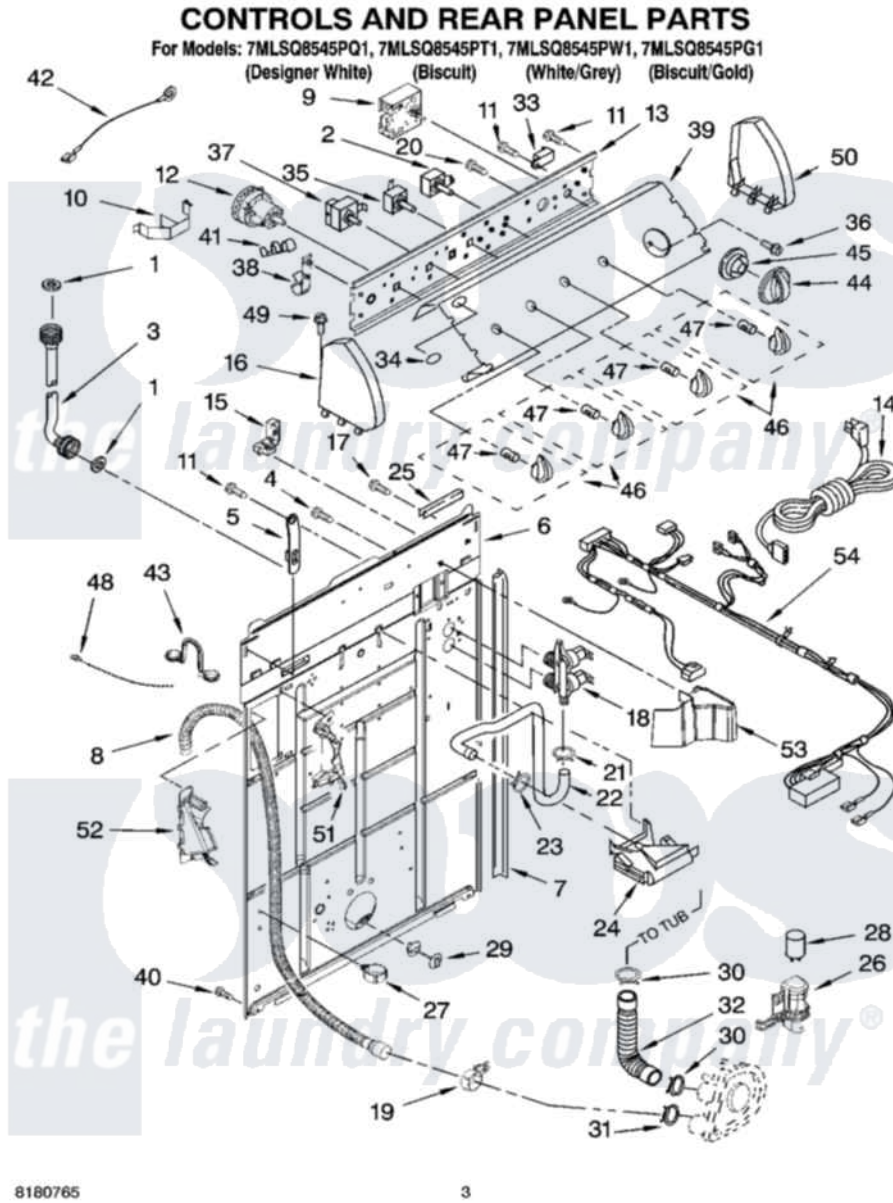

Whirlpool 7MLSQ8545PG1 02 - CONTROLS AND REAR PANEL PARTS

Whirlpool [Residential Whirlpool 7MLSQ8545PG1 Washer Parts](#) Parts Diagram 02 - CONTROLS AND REAR PANEL PARTS

[Click on the part number to view part](#)

Item	Original Part Number	Replaced By	Status	Part Description
1	3976300	16123		Washer Inlet-Hose Miscellaneous Parts Must be Ordered Separately.
2	3949187	W10168262		Switch, Rotary
3	8571377	89503		Hose-Inlet
"	8571378	89503		Hose-Inlet
4	9740848			Screw, Mixing Valve Mounting
5	8568314			Strap, Console
6	8318015			Panel, Rear
7	62747			Pad, Rear Panel
8	8559373	W10096921		Drain Hose Assembly
9	3951702			Timer, Control
10	8055003			Clip, Harness And Pressure Switch
11	90767			Screw, 8A X 3/8 HeX Washer Head Tapping
12	3366846	W10335056		Switch-WL