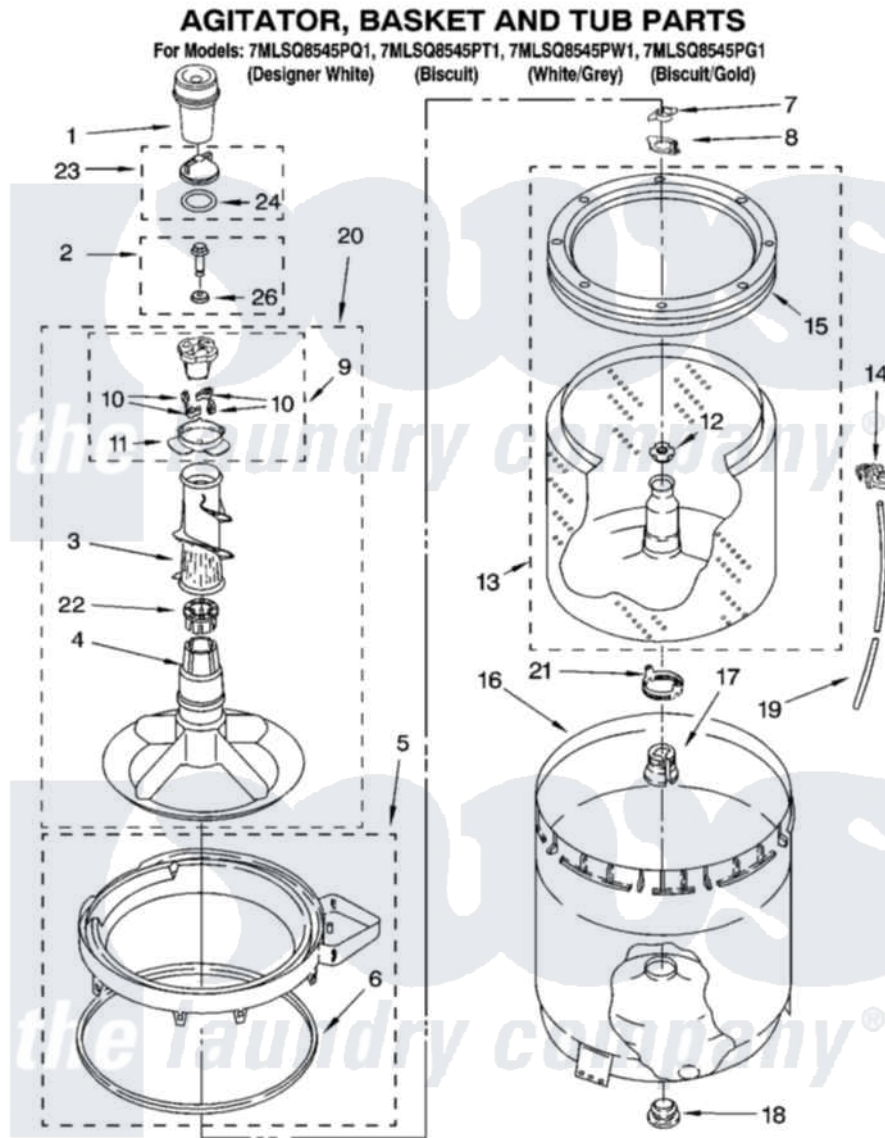

Whirlpool 7MLSQ8545PG1 03 - AGITATOR, BASKET AND TUB PARTS

8180765

5

Whirlpool Residential Whirlpool 7MLSQ8545PG1 Washer Parts Parts Diagram 03 - AGITATOR, BASKET AND TUB PARTS

[Click on the part number to view part](#)

Item	Original Part Number	Replaced By	Status	Part Description
1	63580			Dispenser, Fabric Softener
2	358237			Screw And Washer
3	3363003			Mover, Clothes
4	3951632			Agitator
5	8528150	W10445870		Ring-Tub
6	3976308			Gasket, Tub Ring
7	3354845			Clip, Agitator
8	8543666			Washer, Agitator
9	3951682	285809		Cam-Agitator
10	3366877	80040		Dog-Agitator
11	3952374			Bearing, Driven Cam
12	21366			Nut, Spanner
13	8526016	W10389328		Clothes Container, Assembly
14	2219077			Clip, Pressure Switch Hose
15	8519788	387240		Ring, Balance
16	63849			Strain Relief, Power Cord

17	389140		Tub Block, Basket Drive
18	383727		Gasket, Centerpod
19	3347780	353244	Hose, Pressure Switch
20	3951744		Agitator Assembly
21	8577198		Filter, Lint
22	3951608		Spacer, Thrust
23	3354733	W10074580	Cap, Barrier
24	3348855	W10072840	Fabric Softener
26	3949550		Washer