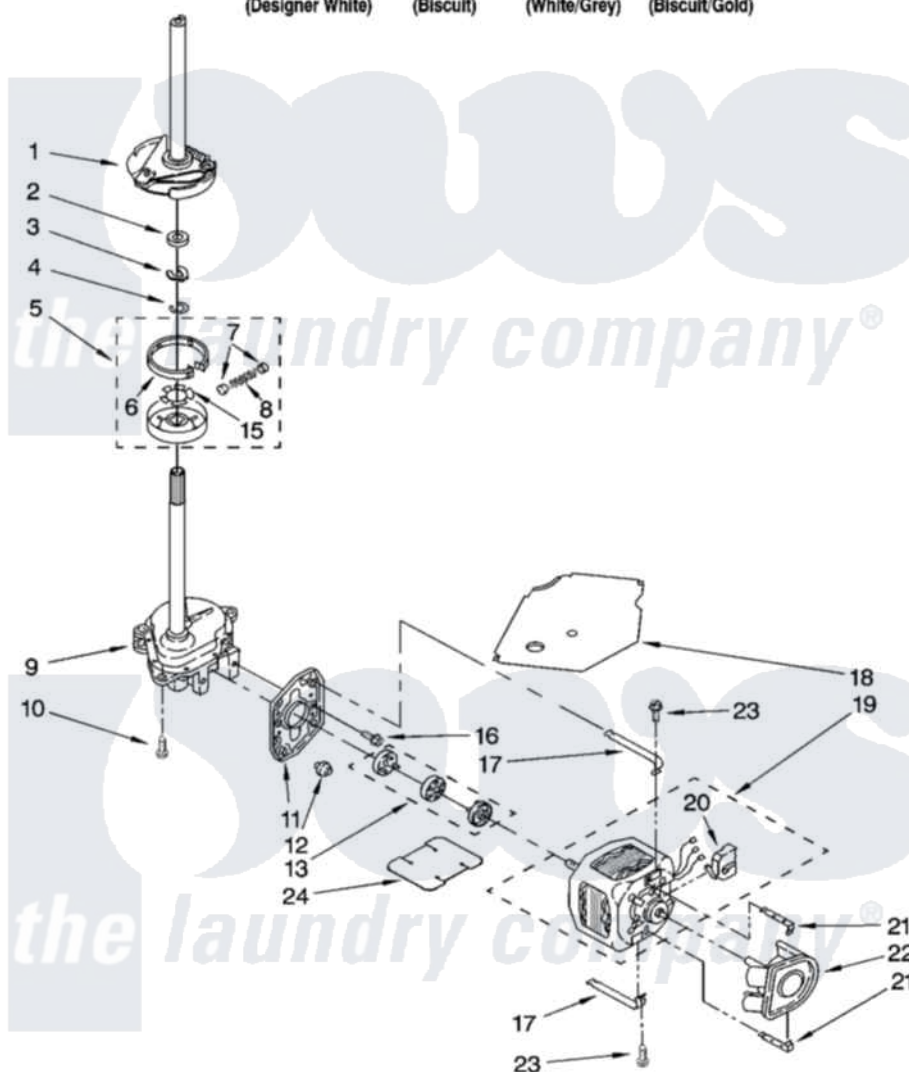

Whirlpool 7MLSQ8545PG1 04 - BRAKE, CLUTCH, GEARCASE, MOTOR AND PUMP PARTS

BRAKE, CLUTCH, GEARCASE, MOTOR AND PUMP PARTS

For Models: 7MLSQ8545PQ1, 7MLSQ8545PT1, 7MLSQ8545PW1, 7MLSQ8545PG1
(Designer White) (Biscuit) (White/Grey) (Biscuit/Gold)

8180765

7

Whirlpool [Residential Whirlpool 7MLSQ8545PG1 Washer Parts](#) Parts Diagram 04 - BRAKE, CLUTCH, GEARCASE, MOTOR AND PUMP PARTS

[Click on the part number to view part](#)

Item	Original Part Number	Replaced By	Status	Part Description
1	388952	285792		Basketdrive
2	63292			Washer, Spin Tube Thrust
3	62697	W10080230		Ring, Spin Tube Support
4	63283	285353		Ring
5	3951311	285785		Clutch
6	3951308	285790		Lining
7	62646			Cap, Clutch Spring
8	3946792			Spring And Damper Assembly
9	8532118	3360629		Gearcase
10	3357334	3400516		Screw Anti-Rattle
11	62611			Plate, Motor Mount To Gearcase
12	62691			Grommet, Motor
13	285753	285753A		Coupling
15	3355454			Clip, Main Drive

16	3400516		Screw Anti-Rattle
17	3349637	W10086010	Retainer, Motor
18	3362089		Shield, Tub To Motor
19	8528157	661600	Motor, Main Drive
20	3952056		Switch, Main Drive Motor
21	8546127		Retainer, Pump
22	3363394		Pump
23	3387485	273556	Screw, 10-16 X 5/8
24	8316060		Shield, Tub To Motor