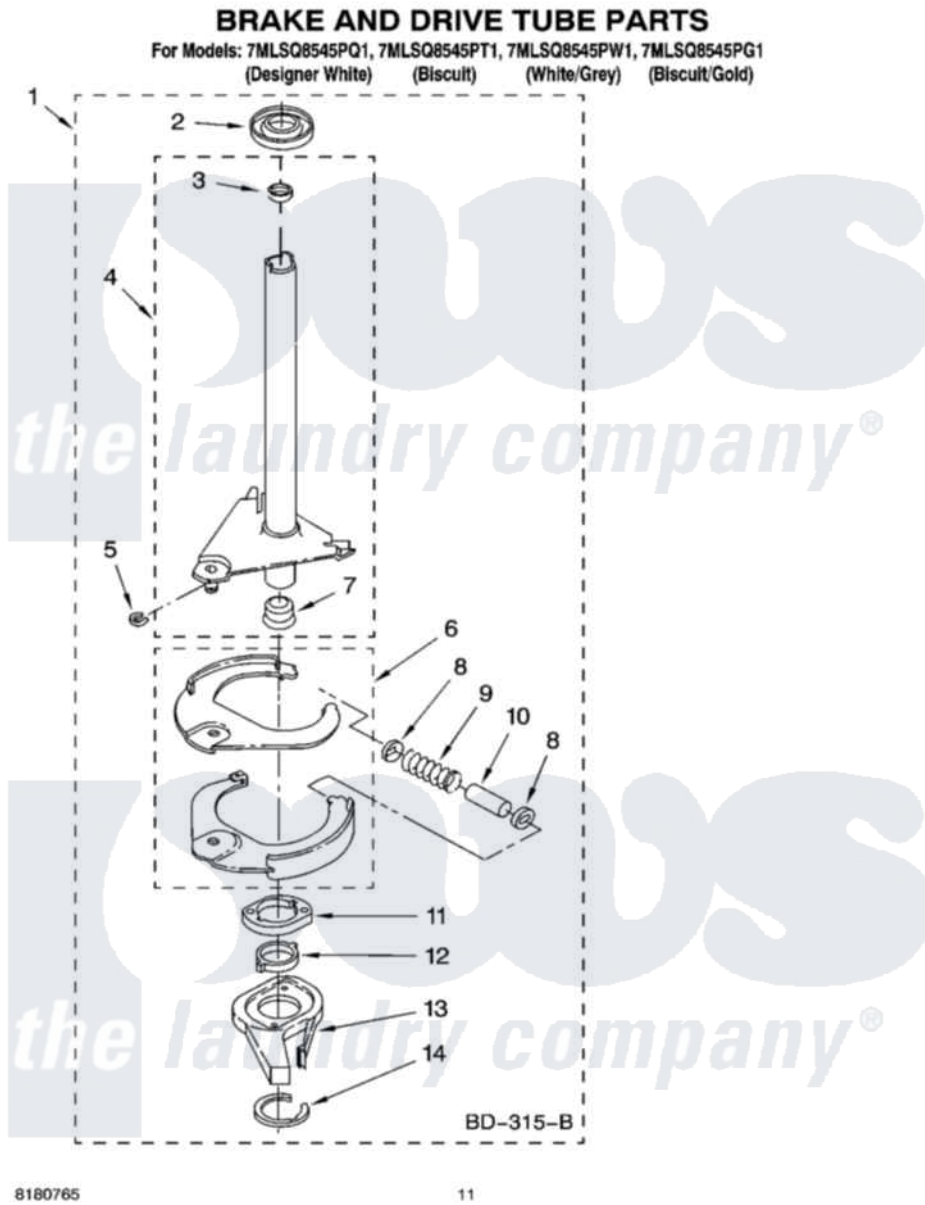

Whirlpool 7MLSQ8545PG1 07 - BRAKE AND DRIVE TUBE PARTS

8180765

11

Whirlpool [Residential Whirlpool 7MLSQ8545PG1 Washer Parts](#) Parts Diagram 07 - BRAKE AND DRIVE TUBE PARTS
 Click on the part number to view part

Item	Original Part Number	Replaced By	Status	Part Description
1	388952	285792		Basketdrive
2	62658			Ring, Thrust
3	356427			Seal, Spin Pinion
4	64027	64208		Tube-Spin
5	64035	W10083190		Ring, Retaining
6	64232	285438		Shoe-Brake
7	62703	8546462		"T" Bearing, Spin Tube
8	3353956	285658		Sleeve
9	387806		Not Available	Spring, Brake
10	3355360	285658		Sleeve
11	661516	8546461		Cam, Brake Release
12	63022			Sleeve, Cam
13	64194	285790		Lining
14	90368	W10083200		Ring, Retaining
"	N/A		Not Available	FOLLOWING PARTS NOT ILLUSTRATED
"	285208			Lubricant