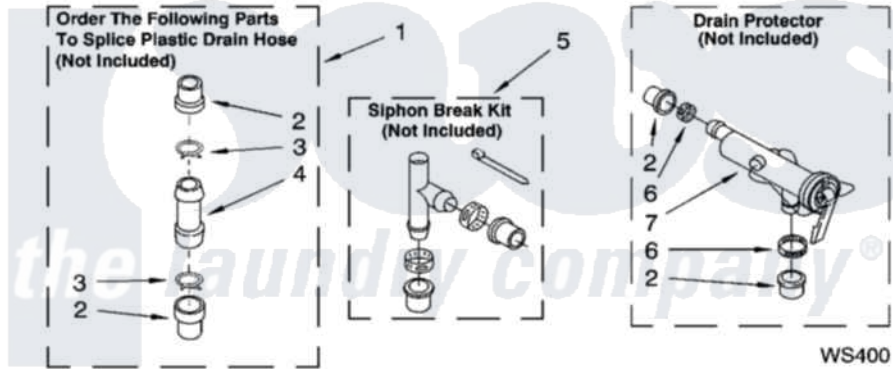

Whirlpool 7MLSQ8545PG1 09 - WATER SYSTEM PARTS, OPTIONAL PARTS (NOT INCLUDED)

WATER SYSTEM PARTS

For Models: 7MLSQ8545PQ1, 7MLSQ8545PT1, 7MLSQ8545PW1, 7MLSQ8545PG1
(Designer White) (Biscuit) (White/Grey) (Biscuit/Gold)

8180765

13

Whirlpool [Residential Whirlpool 7MLSQ8545PG1 Washer Parts](#) Parts Diagram 09 - WATER SYSTEM PARTS, OPTIONAL PARTS (NOT INCLUDED)
Click on the part number to view part

Item	Original Part Number	Replaced By	Status	Part Description
1	285442			Water System Parts
2	285321			Water System Parts
3	370447	285655		Clamp, Hose
4	16272			Connector, Straight
5	285320			Water System Parts
6	65349	285655		Clamp, Hose
7	367031			Water System Parts
	72017			Paint, Touch-Up
"	4392899			Paint, Touch-Up
"	350938			Paint, Pressurized Spray B
"	350930			Paint, Pressurized Spray B
"	4392901			Paint, Pressurized Spray
"	799344			Paint, Touch-Up)
"	4392900			Paint, Bulk)
"	N/A		Not Available	OIL