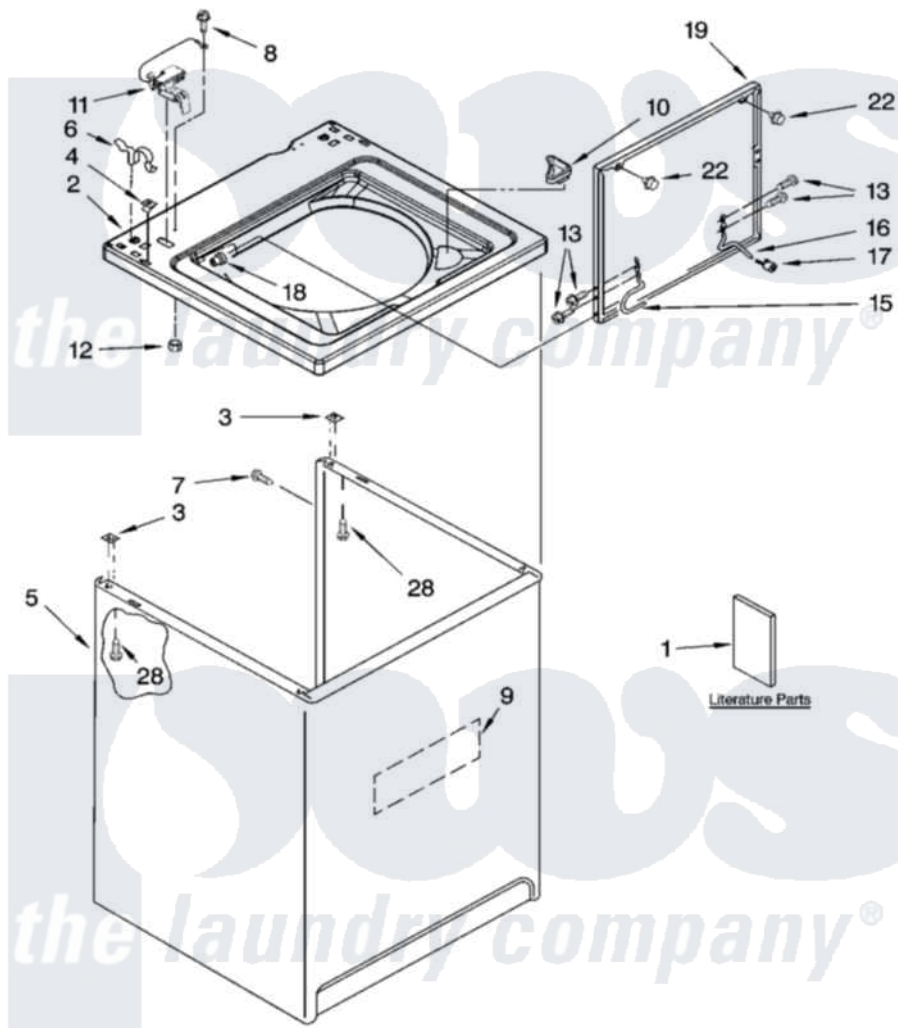

Whirlpool 7MLSQ8545PQ0 01 - TOP AND CABINET PARTS

TOP AND CABINET PARTS

For Models: 7MLSQ8545PQ0, 7MLSQ8545PT0, 7MLSQ8545PW0
(Designer White) (Biscuit) (White/Grey)

AUTOMATIC
WASHER

3-05 Litho in U.S.A. (drd)

1

Part No. 8180545 Rev. A

Whirlpool [Residential Whirlpool 7MLSQ8545PQ0 Washer Parts](#) Parts Diagram 01 - TOP AND CABINET PARTS
Click on the part number to view part

Item	Original Part Number	Replaced By	Status	Part Description
1	8539803		Not Available	Installation Instructions
"	8558603		Not Available	Feature Sheet
"	8539806		Not Available	Use & Care Guide
"	8558605		Not Available	Energy Guide (Mexico)
"	8542633		Not Available	Wiring Diagram
2	8318064			Top
"	8318066			Top
3	62750			Spacer, Cabinet To Top (4)
4	357213			Nut, Push-In
5	63424			Cabinet
"	3954357			Cabinet
6	62780			Clip, Top And Cabinet And Rear Panel
7	3357011	308685		Side Trim)
8	3351614			Screw, Gearcase Cover Mounting
9	3976348			Absorber, Sound

10	3362952		Dispenser, Bleach
11	8318084		Switch, Lid
12	8533959	680762	Nut
13	3351355	W10119828	Screw, Lid Hinge Mounting
15	8318088		Hinge, Lid
16	54583		Hinge, Lid
17	19119		Bumper, Lid Hinge
18	21258		Bearing, Lid Hinge
19	8557513	3957617	Lid
"	8557514	3957618	Lid
22	9724509		Bumper, Lid
28	3390631		Screw, 10-16 X 3/8