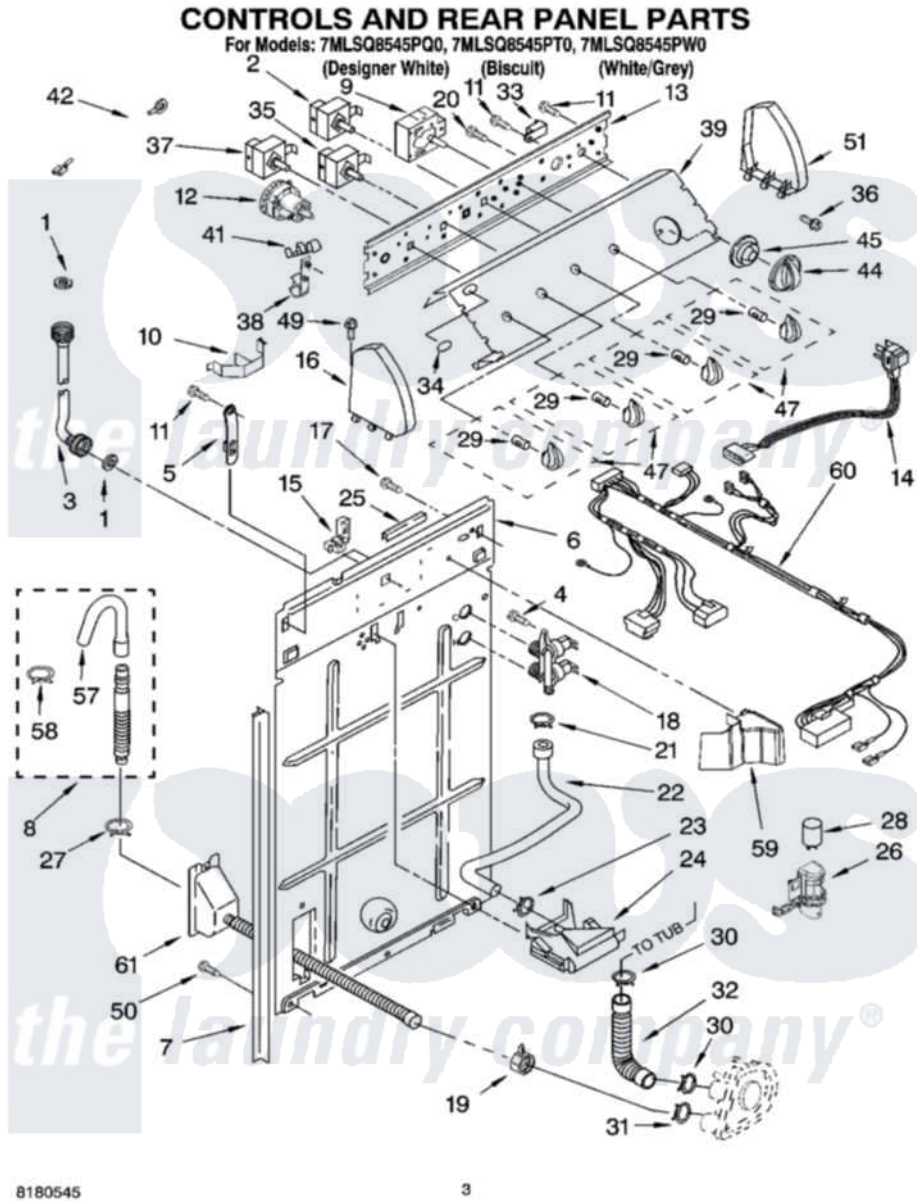

Whirlpool 7MLSQ8545PQ0 02 - CONTROLS AND REAR PANEL PARTS

Whirlpool Residential Whirlpool 7MLSQ8545PQ0 Washer Parts Parts Diagram 02 - CONTROLS AND REAR PANEL PARTS

Click on the part number to view part

Item	Original Part Number	Replaced By	Status	Part Description
1	16123			Washer Inlet-Hose Miscellaneous Parts Must be Ordered Separately.
2	3949187	W10168262		Switch, Rotary
3	8571377	89503		Hose-Inlet
"	8571378	89503		Hose-Inlet
4	9740848			Screw, Mixing Valve Mounting
5	8318255	8568314		Strap, Console
6	8318405			Panel, Rear
7	62747			Pad, Rear Panel
8	3951609	285664		Hose
"	661577	285666		Hose
"	3357090	285702		Hose
9	3951702			Timer, Control
10	8055003			Clip, Harness And Pressure Switch
11	00767			Screw, 8A X 3/8 HeX Washer