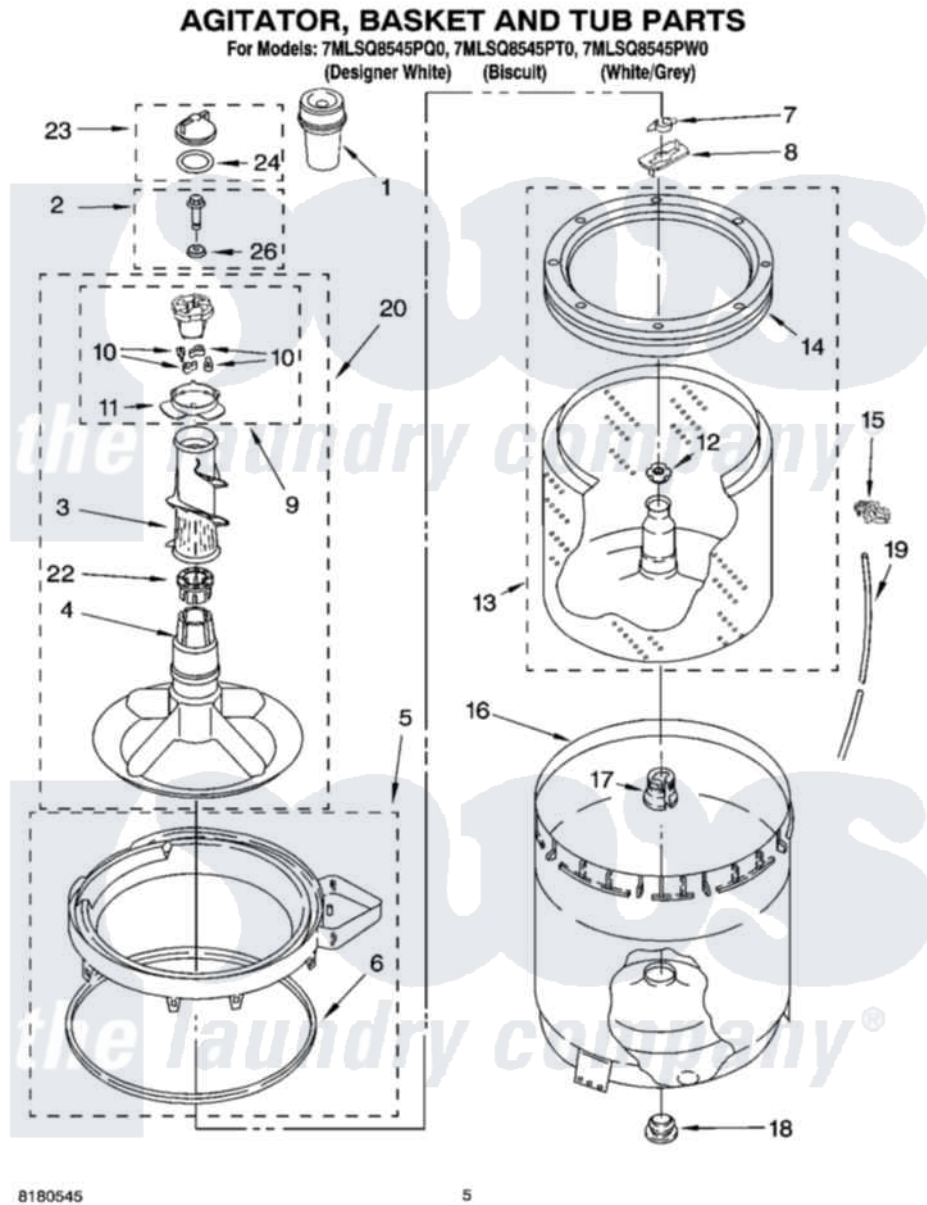

Whirlpool 7MLSQ8545PQ0 03 - AGITATOR, BASKET AND TUB PARTS

8180545

5

Whirlpool Residential Whirlpool 7MLSQ8545PQ0 Washer Parts Parts Diagram 03 - AGITATOR, BASKET AND TUB PARTS

Click on the part number to view part

Item	Original Part Number	Replaced By	Status	Part Description
1	63580			Dispenser, Fabric Softener
2	358237			Screw And Washer
3	3363003			Mover, Clothes
4	3951632			Agitator
5	8528150	W10445870		Ring-Tub
6	3976308			Gasket, Tub Ring
7	3354845			Clip, Agitator
8	3355921	8543666		Washer, Agitator
9	3951682	285809		Cam-Agitator
10	3366877	80040		Dog-Agitator
11	3952374			Bearing, Driven Cam
12	21366			Nut, Spanner
13	8526016	W10389328		Clothes Container, Assembly
14	8519788	387240		Ring, Balance
15	2219077			Clip, Pressure Switch Hose
16	63849			Strain Relief, Power Cord

17	389140		Tub Block, Basket Drive
18	383727		Gasket, Centerpodt
19	3347780	353244	Hose, Pressure Switch
20	3951744		Agitator Assembly
22	3951608		Spacer, Thrust
23	3354733	W10074580	Cap, Barrier
24	3348855	W10072840	Fabric Softener
26	3949550		Washer