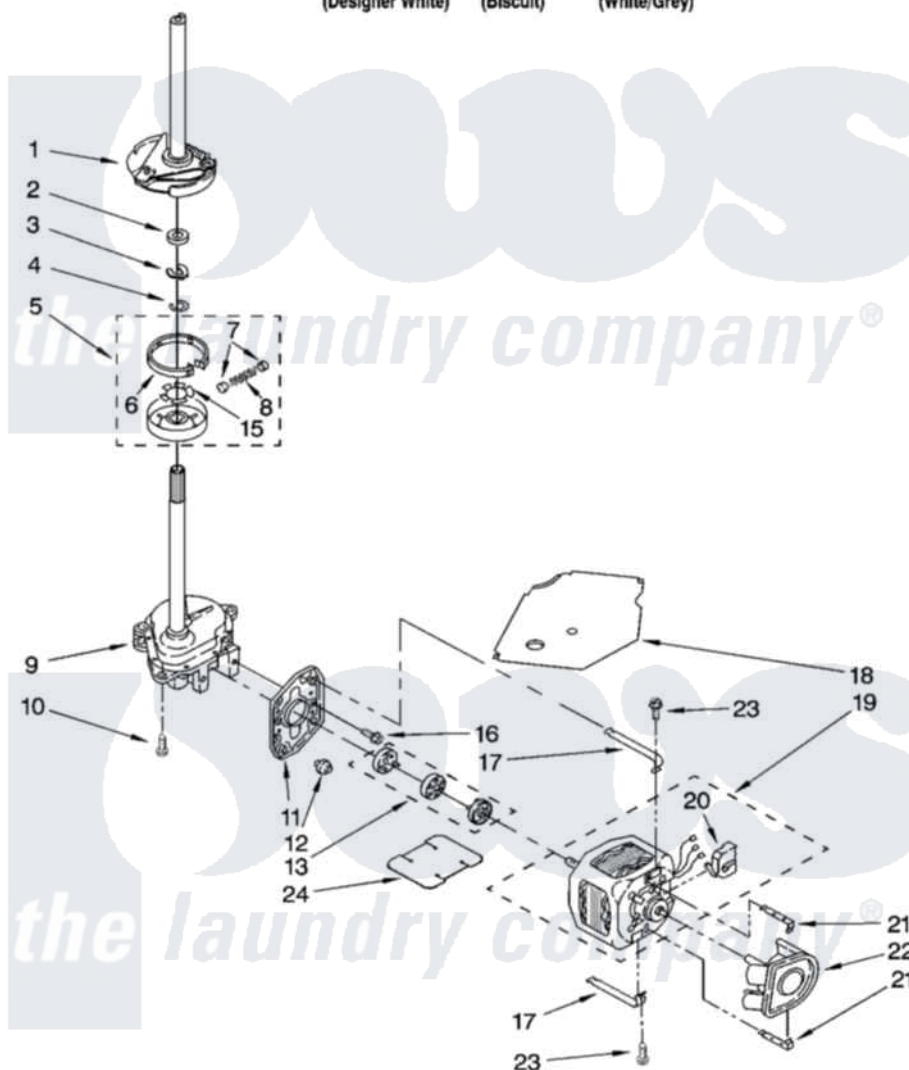

Whirlpool 7MLSQ8545PQ0 04 - BRAKE, CLUTCH, GEARCASE, MOTOR AND PUMP PARTS

BRAKE, CLUTCH, GEARCASE, MOTOR AND PUMP PARTS

For Models: 7MLSQ8545PQ0, 7MLSQ8545PT0, 7MLSQ8545PW0

(Designer White) (Biscuit) (White/Grey)

8180545

7

Whirlpool [Residential Whirlpool 7MLSQ8545PQ0 Washer Parts](#) Parts Diagram 04 - BRAKE, CLUTCH, GEARCASE, MOTOR AND PUMP PARTS

[Click on the part number to view part](#)

Item	Original Part Number	Replaced By	Status	Part Description
1	388952	285792		Basketdrive
2	63292			Washer, Spin Tube Thrust
3	62697	W10080230		Ring, Spin Tube Support
4	63283	285353		Ring
5	3951311	285785		Clutch
6	3951308	285790		Lining
7	62646			Cap, Clutch Spring
8	3946792			Spring And Damper Assembly
9	8532118	3360629		Gearcase
10	3357334	3400516		Screw Anti-Rattle
11	62611			Plate, Motor Mount To Gearcase
12	62691			Grommet, Motor
13	285753	285753A		Coupling
15	3355454			Clip, Main Drive

16	3400516		Screw Anti-Rattle
17	3349637	W10086010	Retainer, Motor
18	3362089		Shield, Tub To Motor
19	8528157	661600	Motor, Main Drive
20	3952056		Switch, Main Drive Motor
21	8546127		Retainer, Pump
22	3363394		Pump
23	3387485	273556	Screw, 10-16 X 5/8
24	8316060		Shield, Tub To Motor